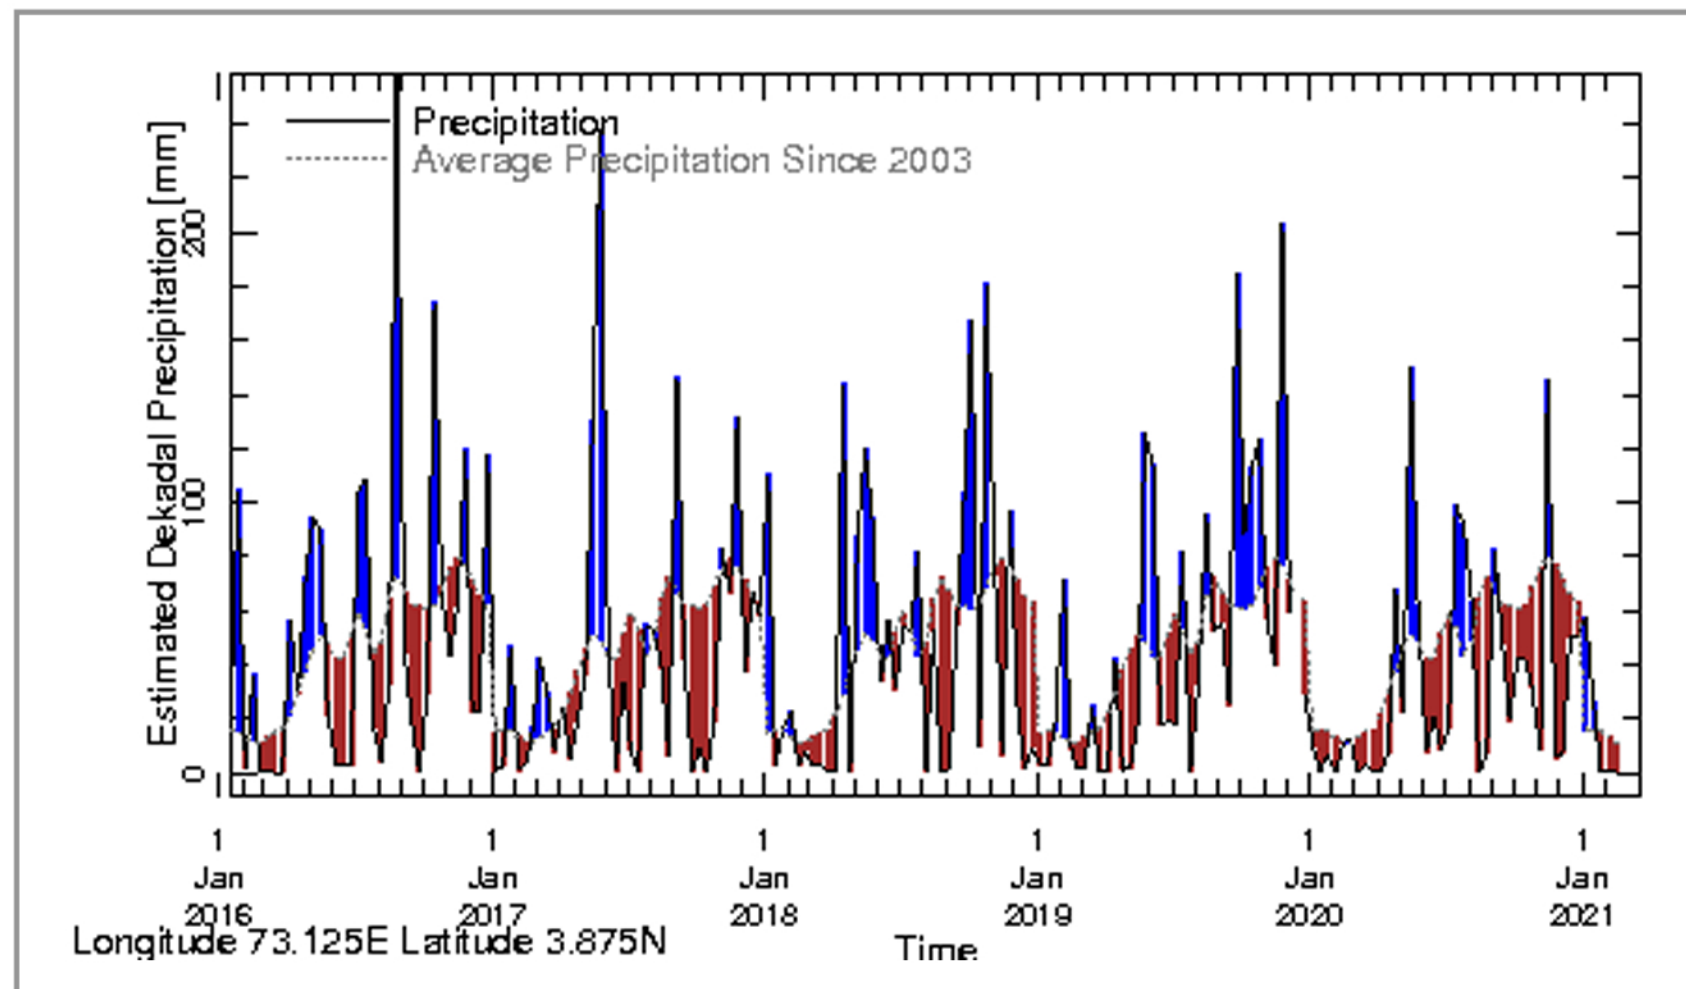

Rainfall in the current year (black) compared to rainfall in previous 5 years

Rainfall of past 365 days (black) compared to average rainfall since 2003.

Rainfall in the past 5 years with above-average rainfall hatched in blue and below-average hatched in brown