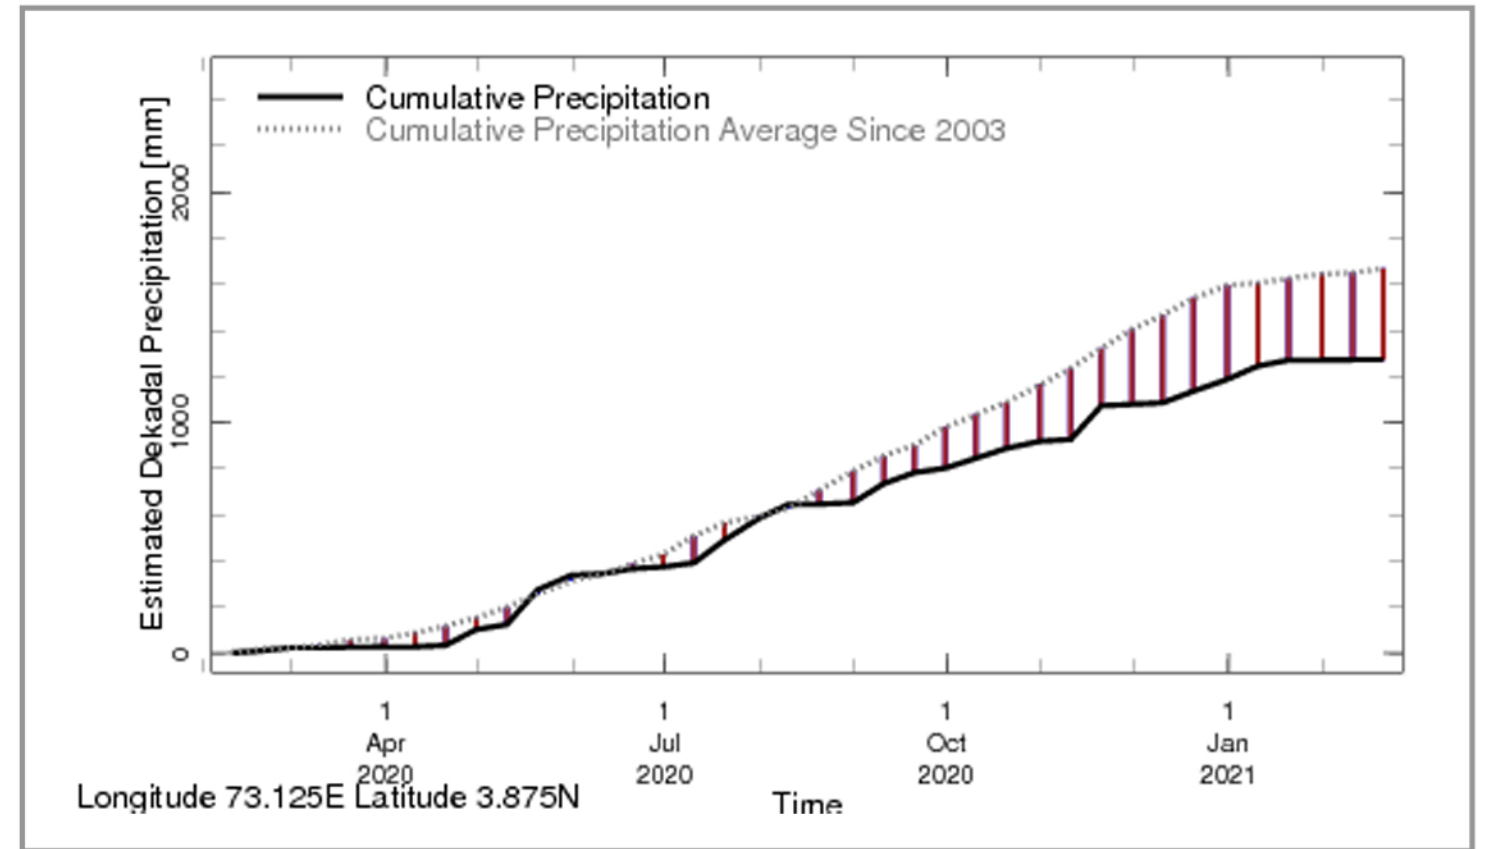

Rainfall in the current year (black) compared to rainfall in previous 5 years

Rainfall of past 365 days (black) compared to average rainfall since 2003.

Rainfall in the past 5 years with above-average rainfall hatched in blue and below-average hatched in brown