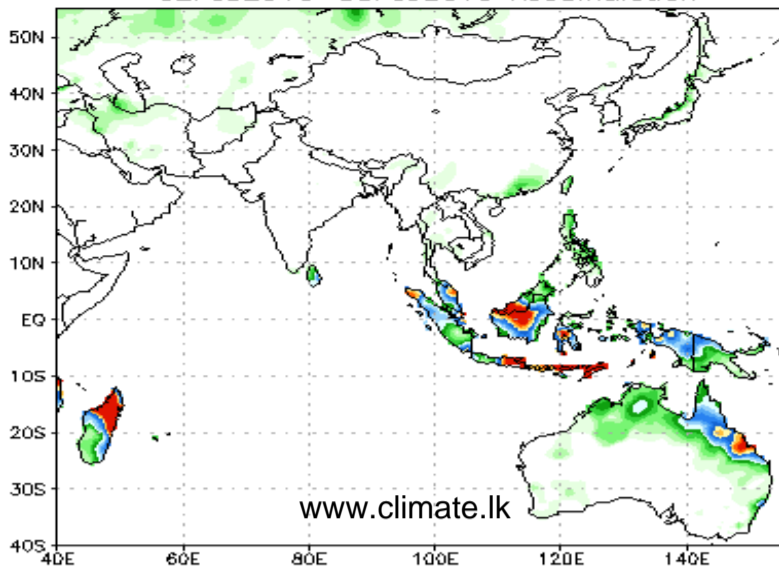

NCEP GFS 1- 14 Day prediction

NCEP GFS Ensemble Forecast 1-7 Day Precipitation (mm)
from: 02Feb2016
02Feb2016-08Feb2016 Accumulation

Bias correction based on last 30-day forecast error

NCEP GFS Ensemble Forecast 8-14 Day Precipitation (mm)
from: 02Feb2016
09Feb2016-15Feb2016 Accumulation

Bias correction based on last 30-day forecast error