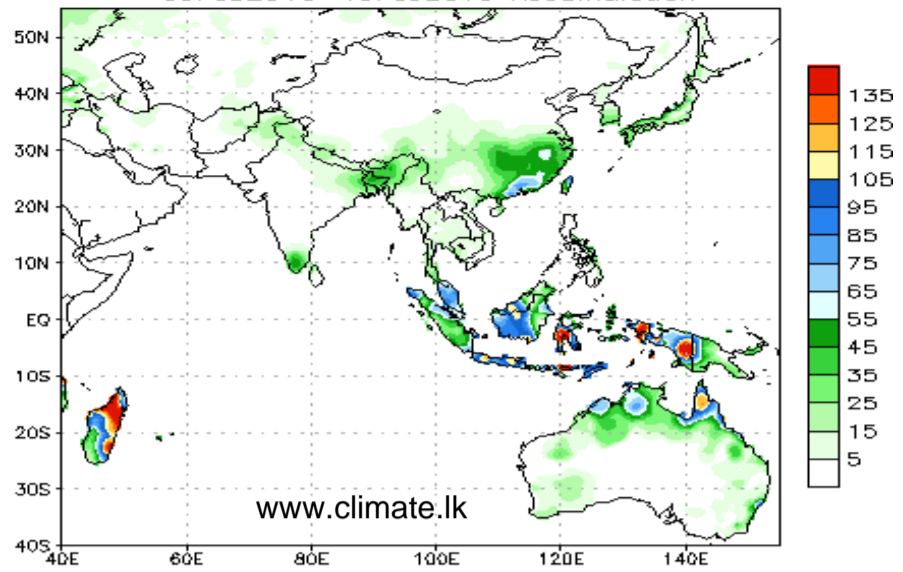

NCEP GFS 1- 14 Day prediction

NCEP GFS Ensemble Forecast 1-7 Day Precipitation (mm)
from: 02Feb2016
02Feb2016-08Feb2016 Accumulation

Bias correction based on last 30-day forecast error

NCEP GFS Ensemble Forecast 8-14 Day Precipitation (mm)
from: 02Feb2016
09Feb2016-15Feb2016 Accumulation

Bias correction based on last 30-day forecast error