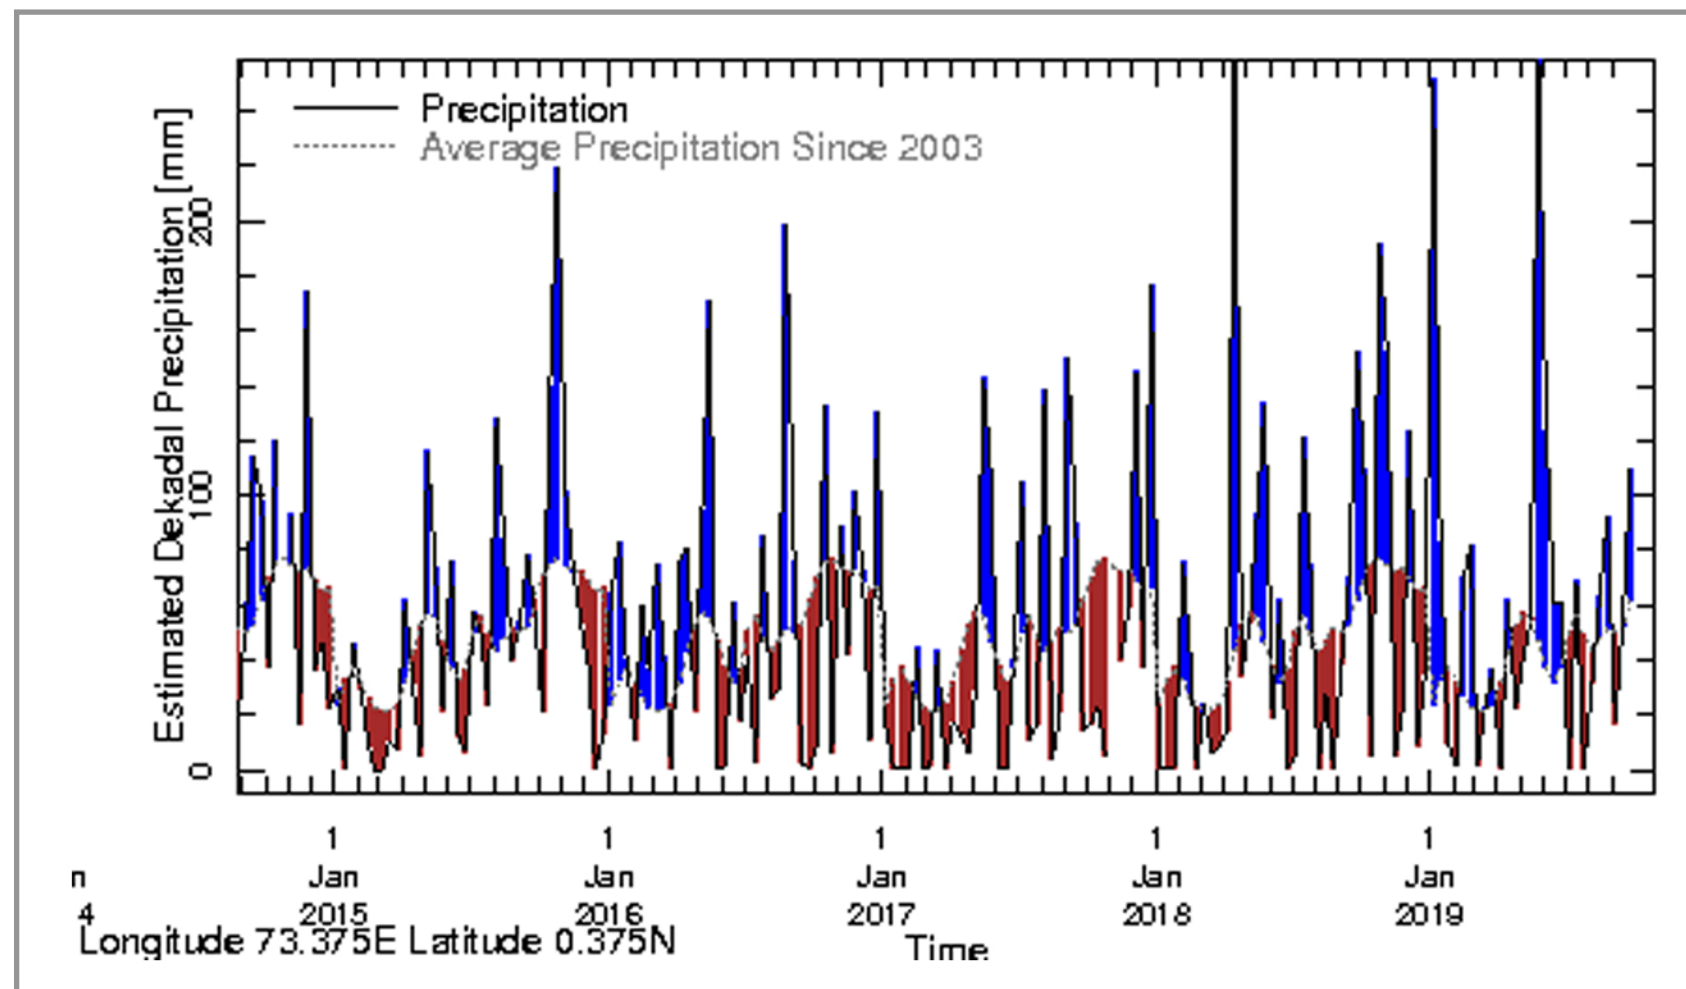

Rainfall in the current year (black) compared to rainfall in previous 5 years

Rainfall of past 365 days (black) compared to average rainfall since 2003.

Rainfall in the past 5 years with above-average rainfall hatched in blue and below-average hatched in brown