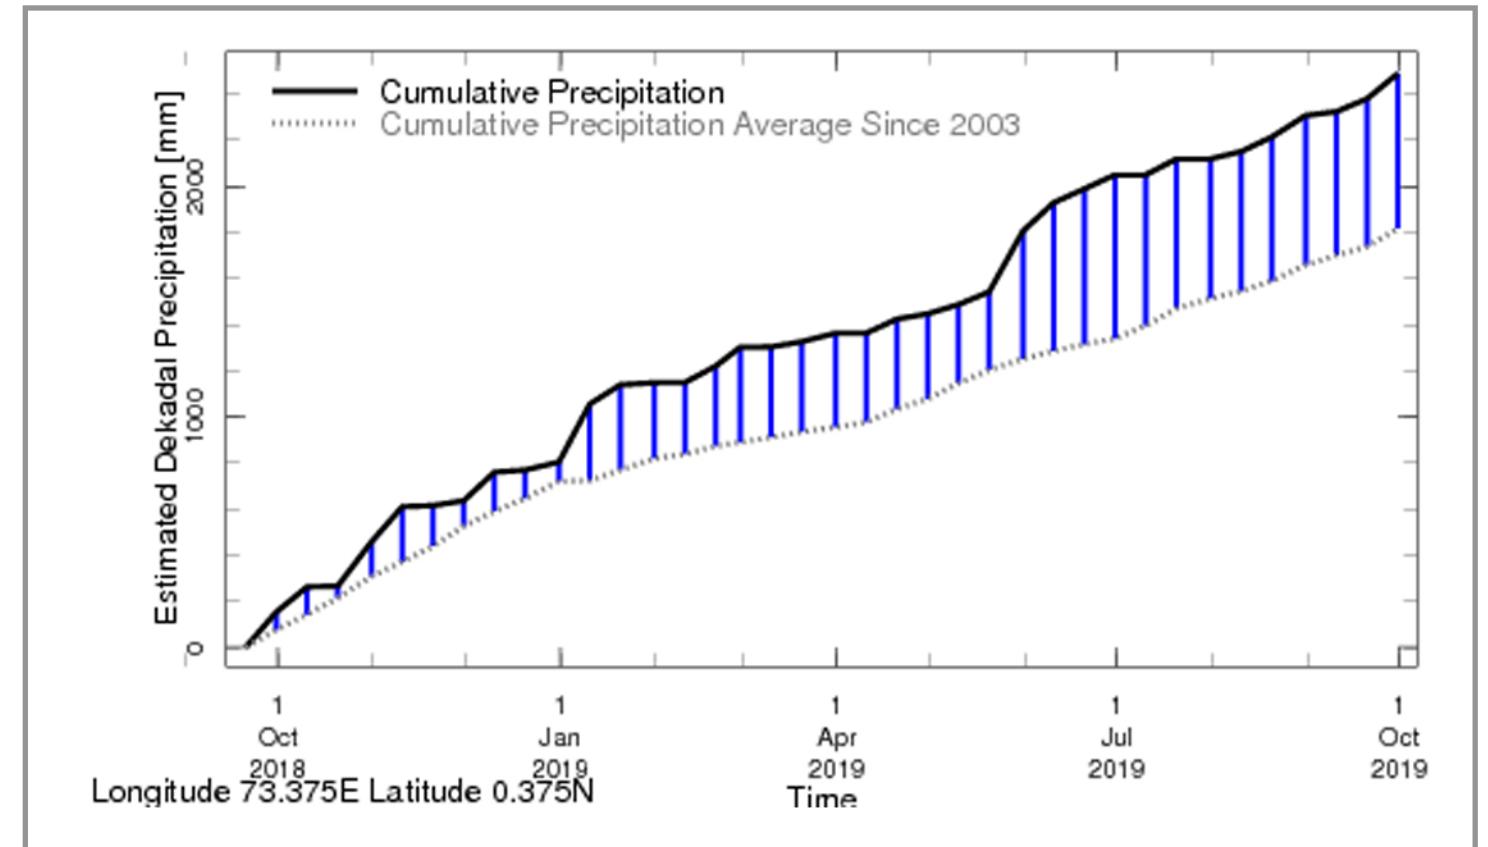

Rainfall in the current year (black) compared to rainfall in previous 5 years

Rainfall of past 365 days (black) compared to average rainfall since 2003.

Rainfall in the past 5 years with above-average rainfall hatched in blue and below-average hatched in brown