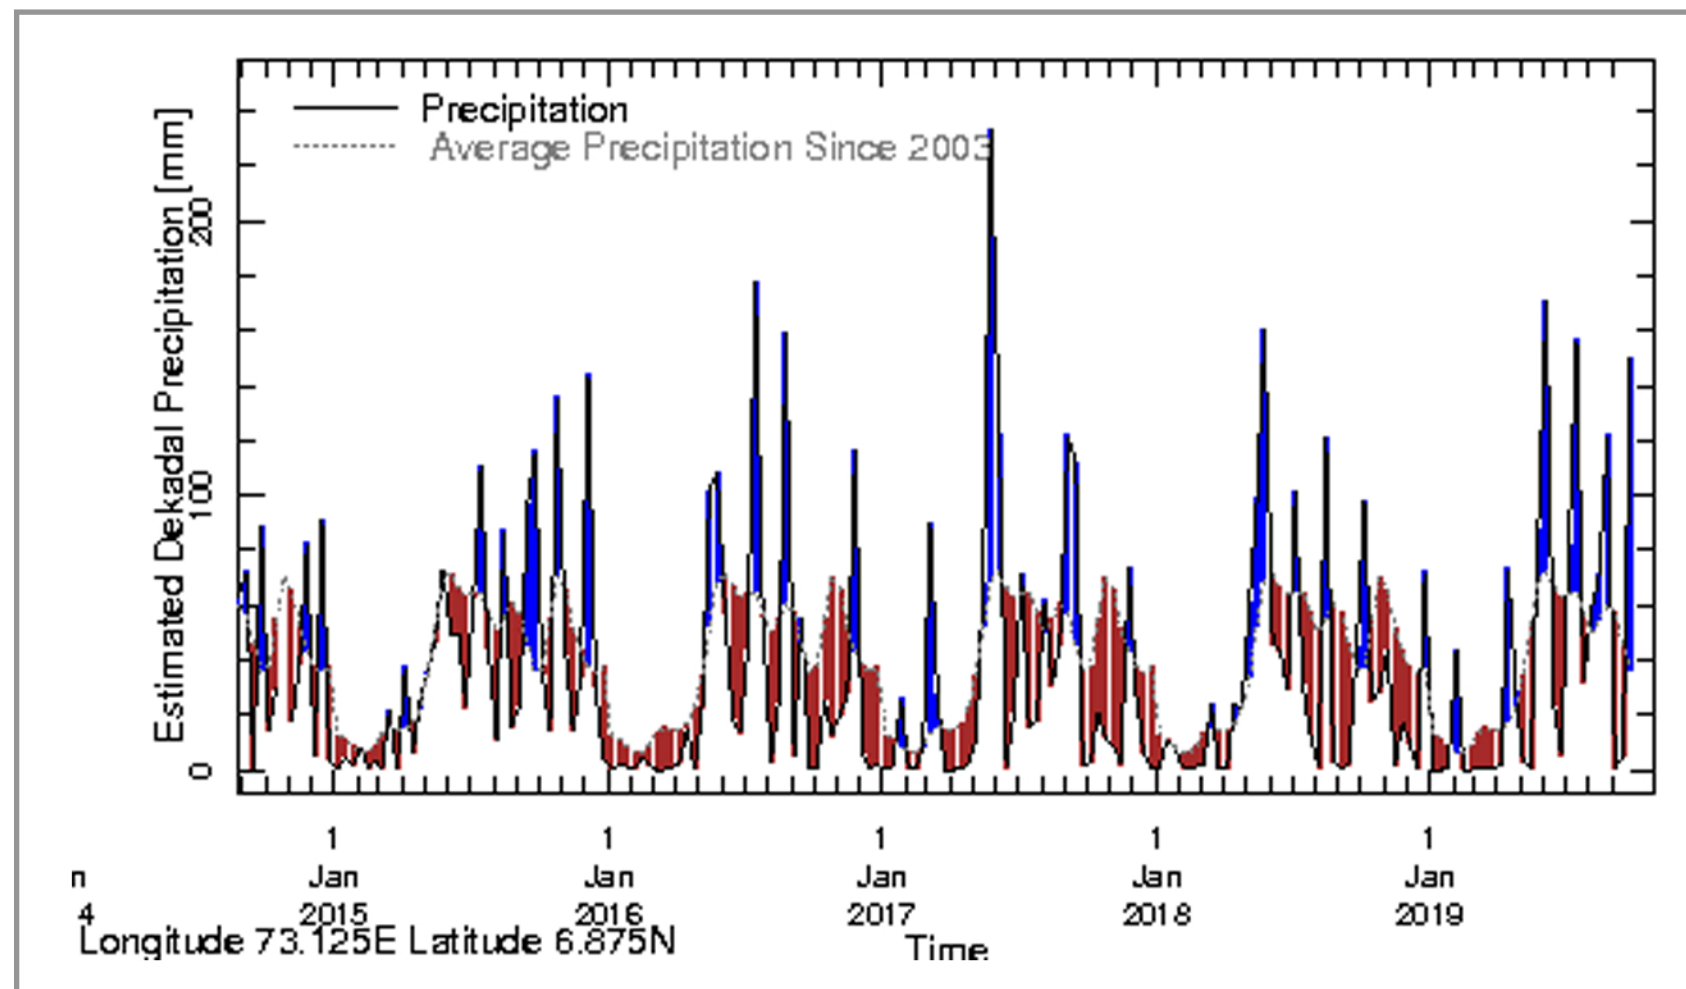

Rainfall in the current year (black) compared to rainfall in previous 5 years

Rainfall of past 365 days (black) compared to average rainfall since 2003.

Rainfall in the past 5 years with above-average rainfall hatched in blue and below-average hatched in brown