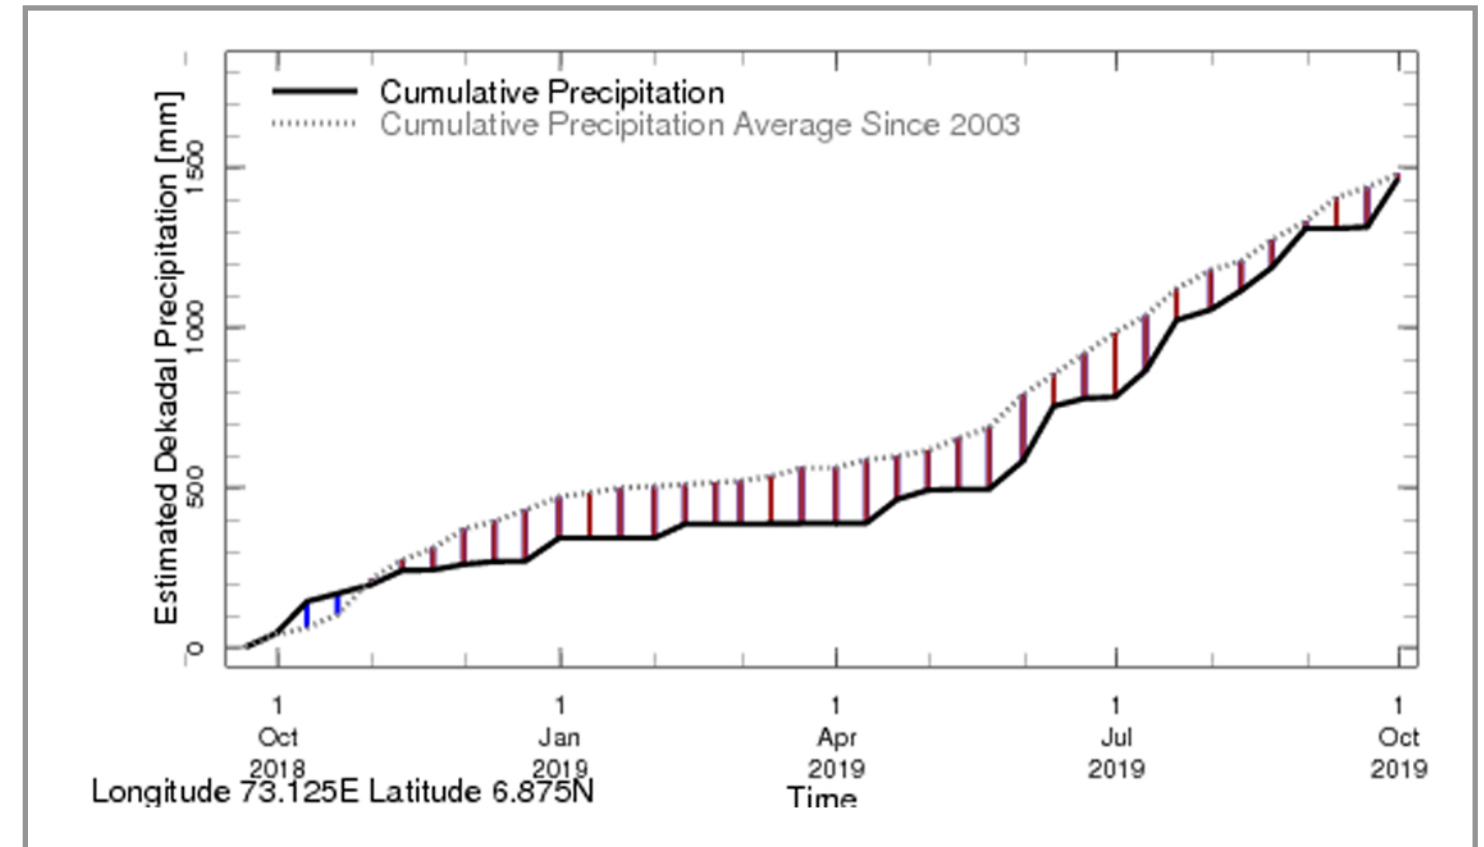

Rainfall in the current year (black) compared to rainfall in previous 5 years

Rainfall of past 365 days (black) compared to average rainfall since 2003.

Rainfall in the past 5 years with above-average rainfall hatched in blue and below-average hatched in brown