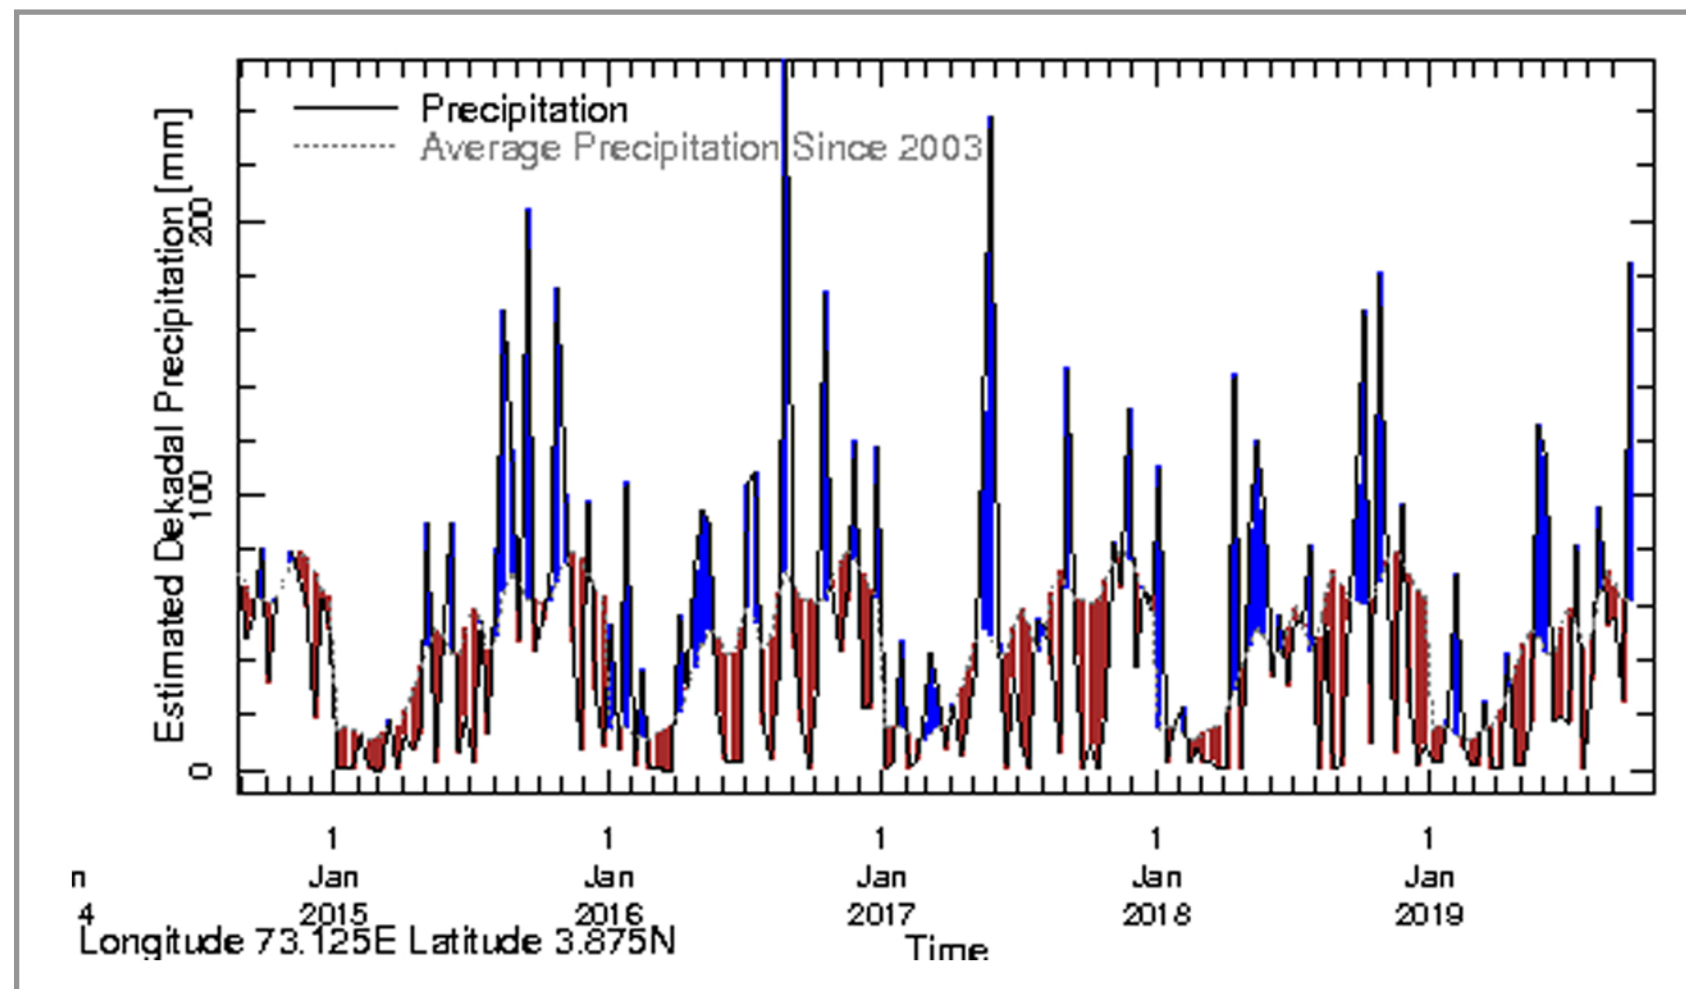

Rainfall in the current year (black) compared to rainfall in previous 5 years

Rainfall of past 365 days (black) compared to average rainfall since 2003.

Rainfall in the past 5 years with above-average rainfall hatched in blue and below-average hatched in brown