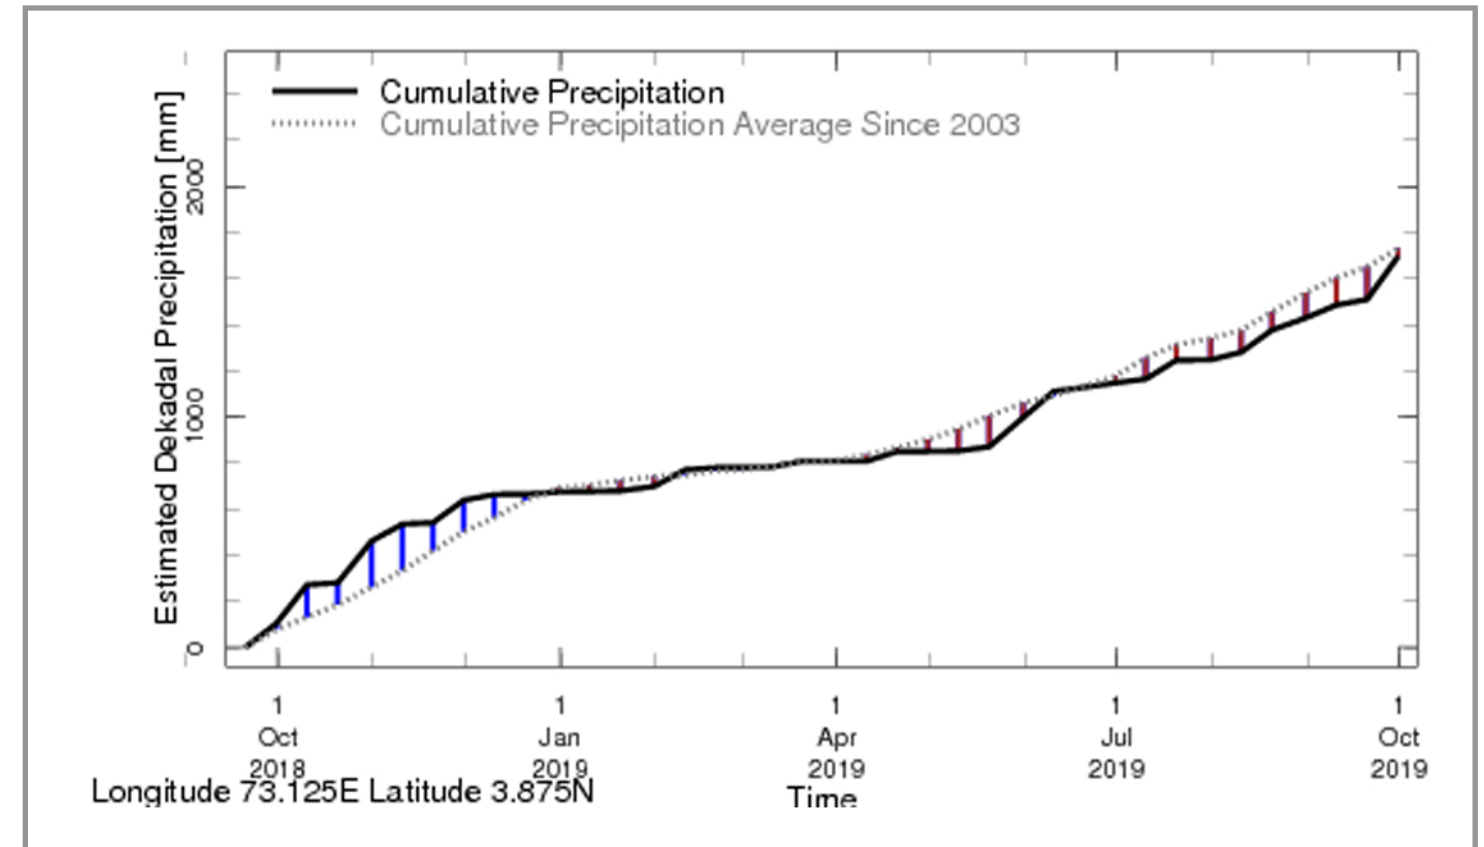

Rainfall in the current year (black) compared to rainfall in previous 5 years

Rainfall of past 365 days (black) compared to average rainfall since 2003.

Rainfall in the past 5 years with above-average rainfall hatched in blue and below-average hatched in brown