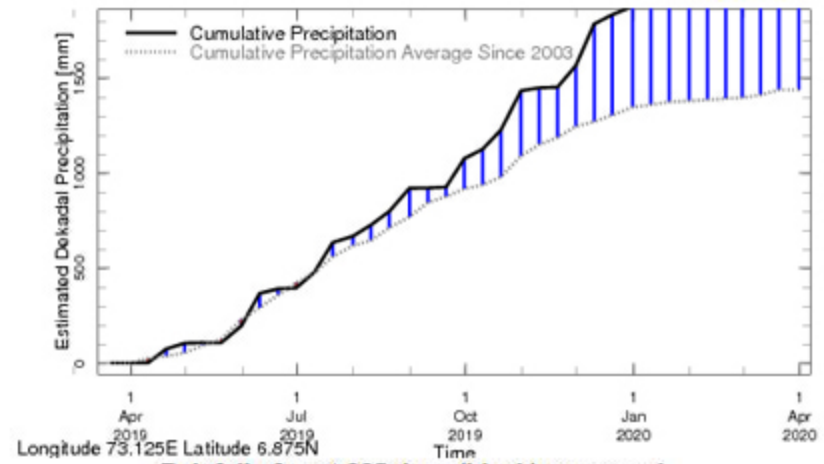

Longitude 73.125E Latitude 6.875N

Rainfall in the current year (black) compared to rainfall in previous 5 years

Longitude 73.125E Latitude 6.875N

Rainfall of past 365 days (black) compared to average rainfall since 2003.

Longitude 73.125E Latitude 6.875N

Rainfall in the past 5 years with above-average rainfall hatched in blue and below-average hatched in brown