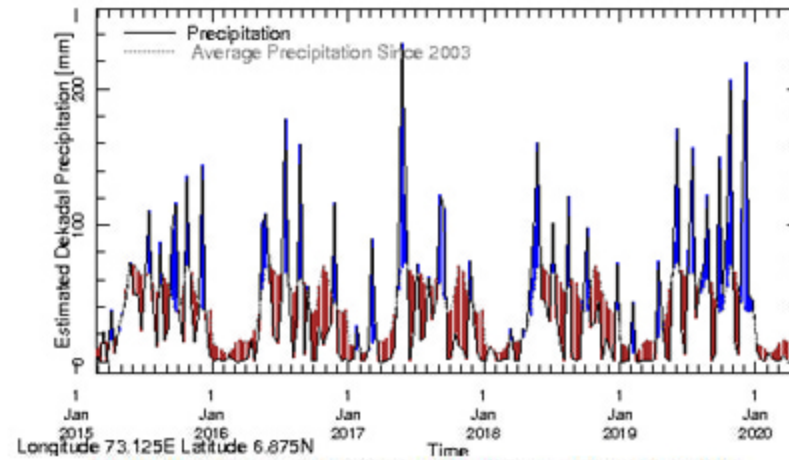

Longitude 73.125E Latitude 6.875N

Rainfall in the current year (black) compared to rainfall in previous 5 years

Longitude 73.125E Latitude 6.875N

Rainfall of past 365 days (black) compared to average rainfall since 2003.

Longitude 73.125E Latitude 6.875N

Rainfall in the past 5 years with above-average rainfall hatched in blue and below-average hatched in brown