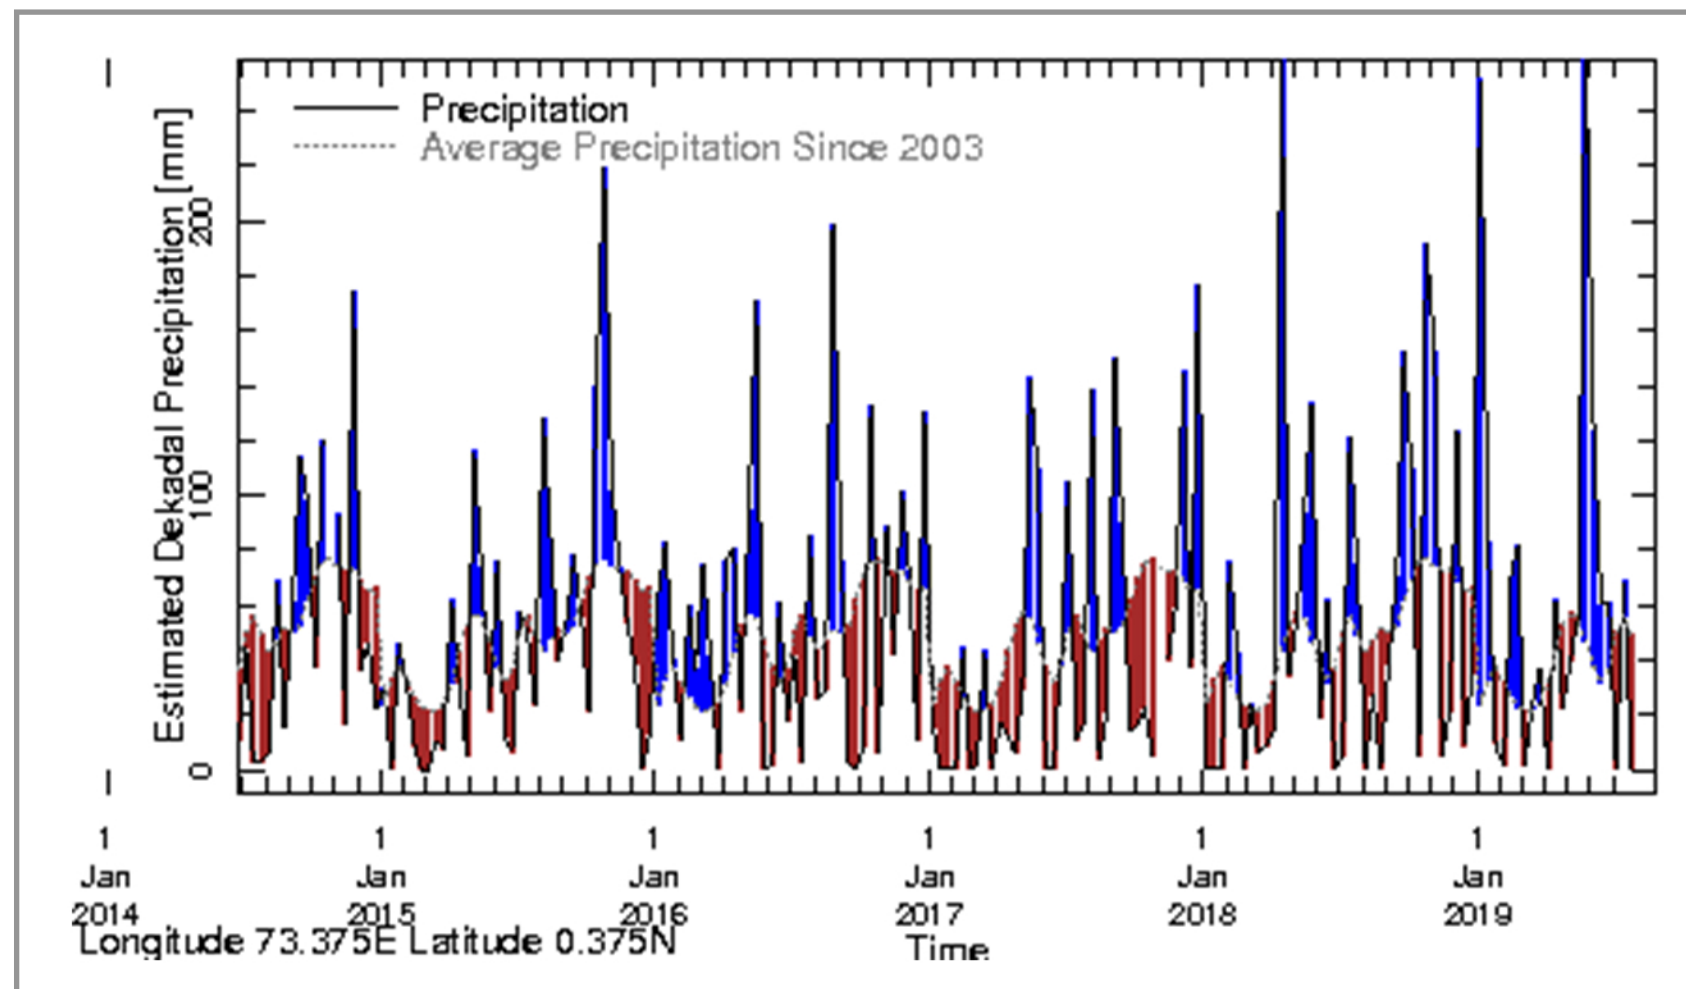

Rainfall in the current year (black) compared to rainfall in previous 5 years

Rainfall of past 365 days (black) compared to average rainfall since 2003.

Rainfall in the past 5 years with above-average rainfall hatched in blue and below-average hatched in brown