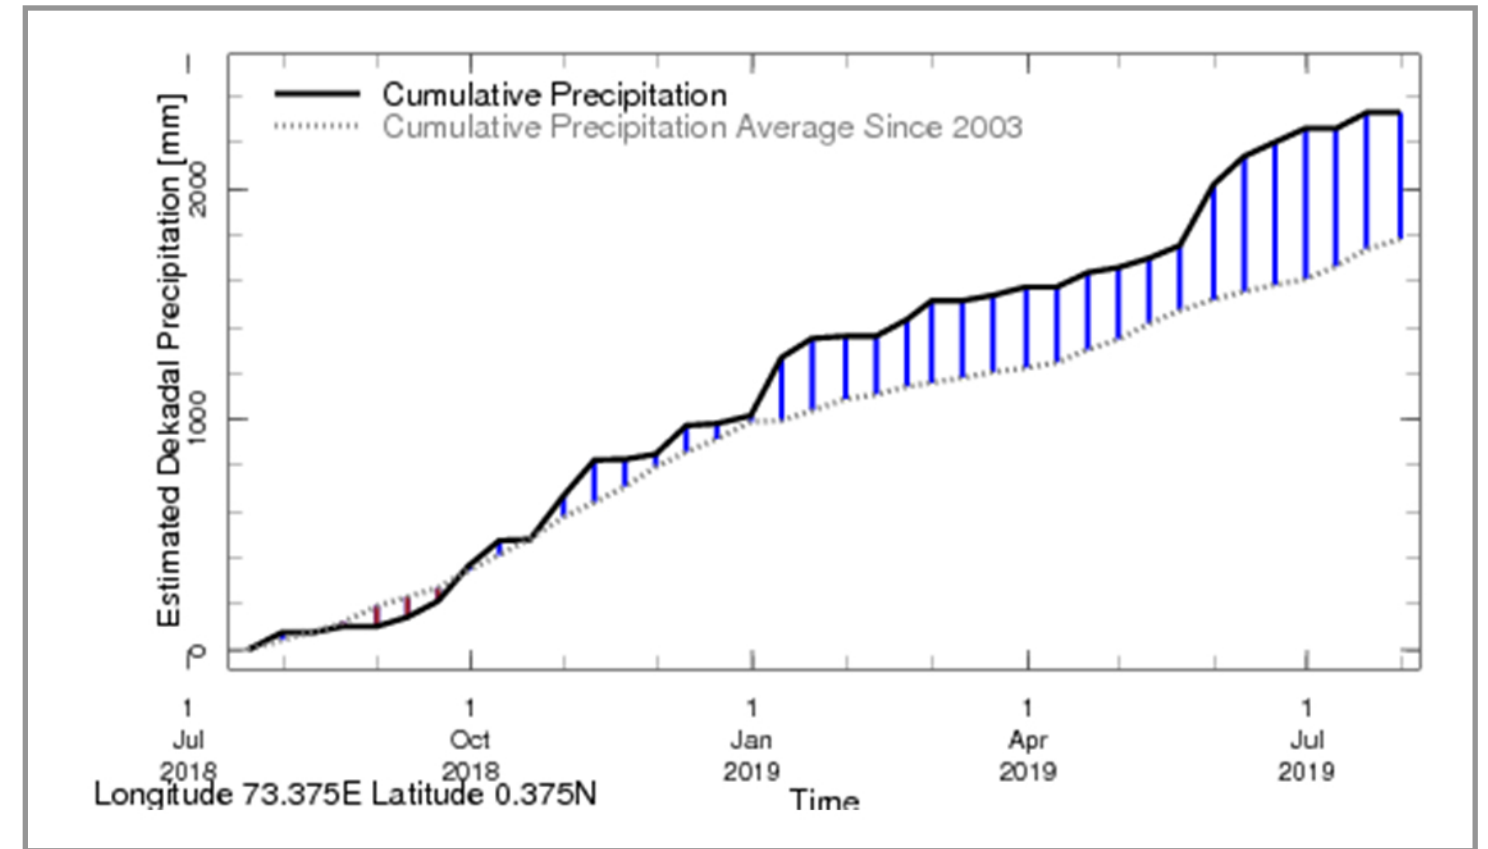

Rainfall in the current year (black) compared to rainfall in previous 5 years

Rainfall of past 365 days (black) compared to average rainfall since 2003.

Rainfall in the past 5 years with above-average rainfall hatched in blue and below-average hatched in brown