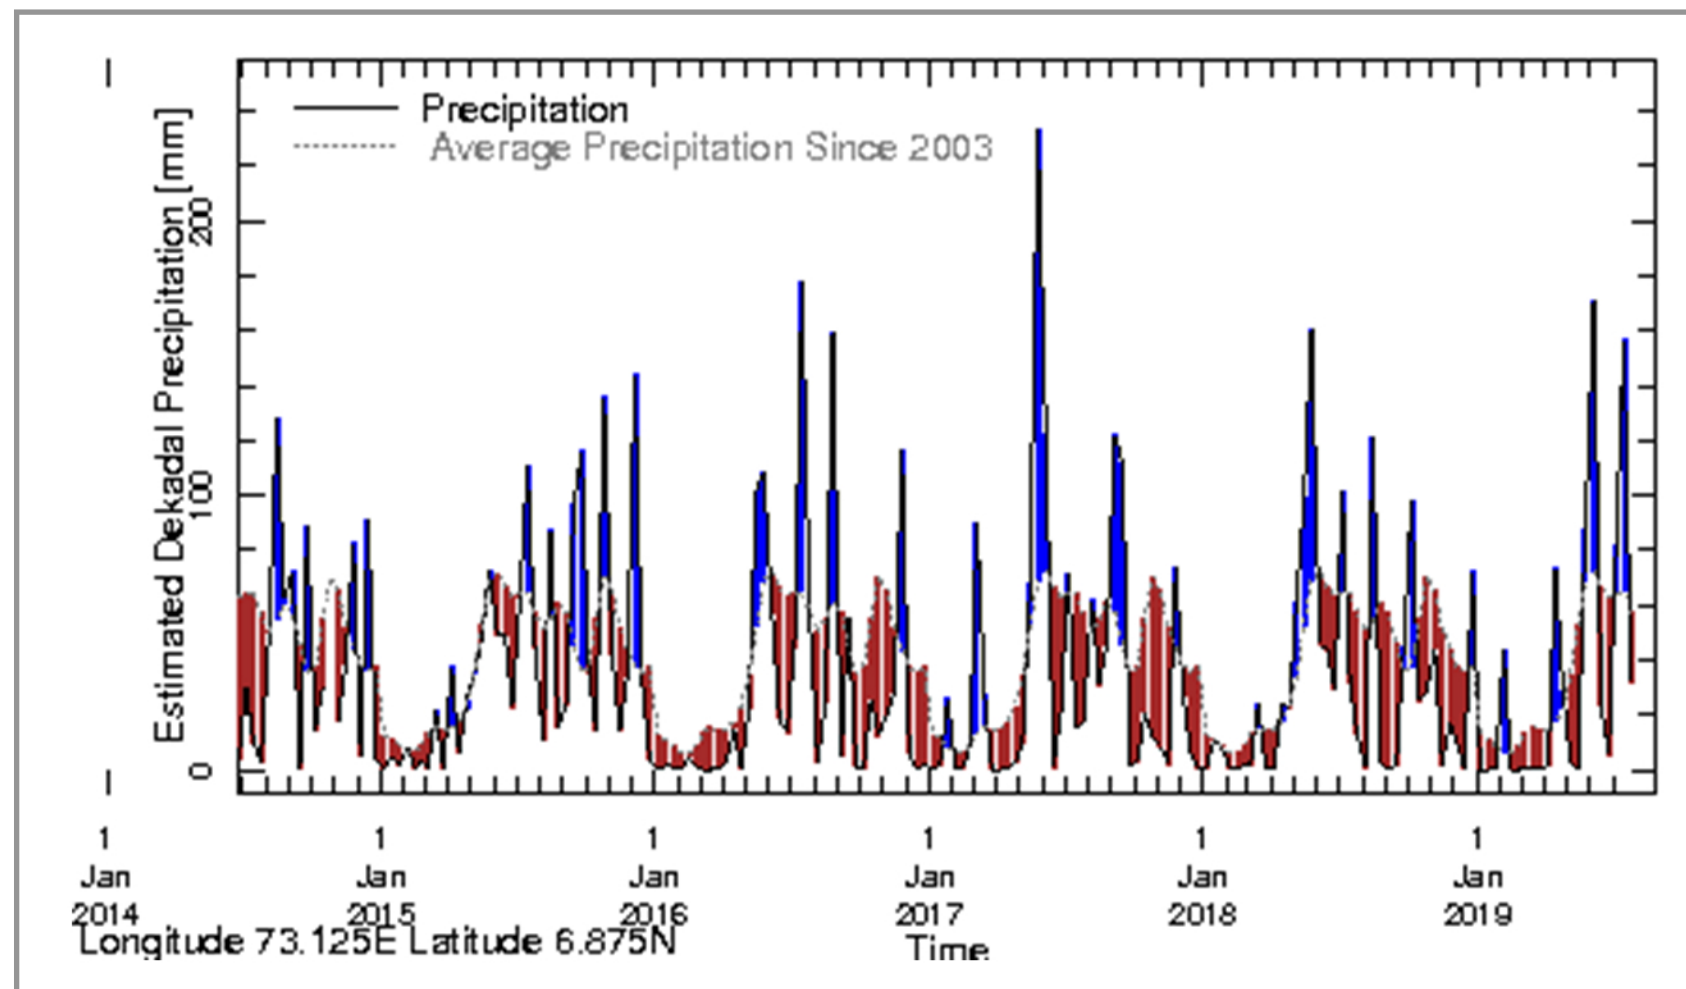

Rainfall in the current year (black) compared to rainfall in previous 5 years

Rainfall of past 365 days (black) compared to average rainfall since 2003.

Rainfall in the past 5 years with above-average rainfall hatched in blue and below-average hatched in brown