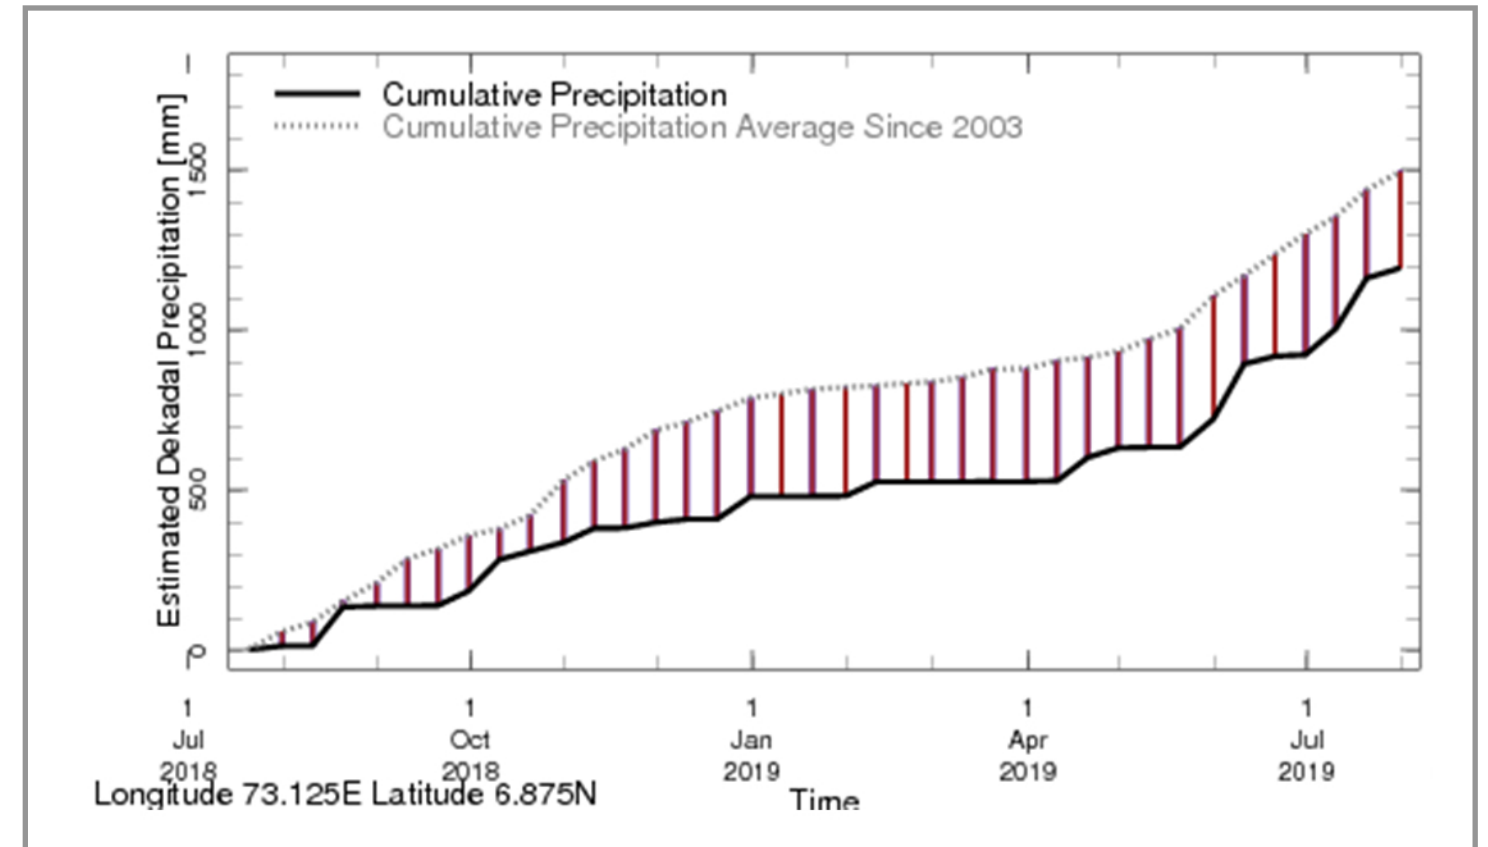

Rainfall in the current year (black) compared to rainfall in previous 5 years

Rainfall of past 365 days (black) compared to average rainfall since 2003.

Rainfall in the past 5 years with above-average rainfall hatched in blue and below-average hatched in brown