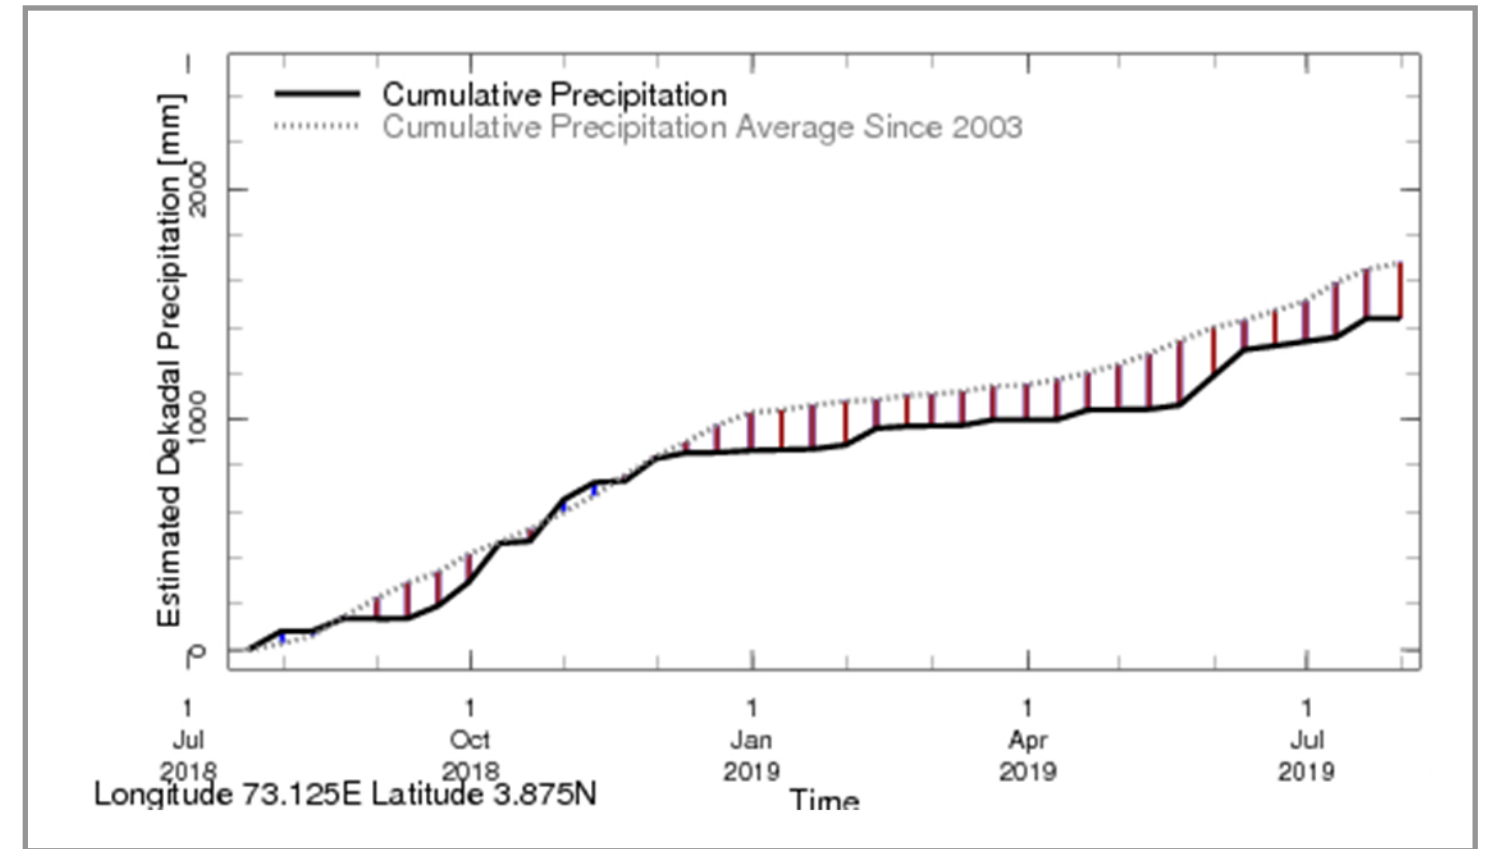

Rainfall in the current year (black) compared to rainfall in previous 5 years

Rainfall of past 365 days (black) compared to average rainfall since 2003.

Rainfall in the past 5 years with above-average rainfall hatched in blue and below-average hatched in brown