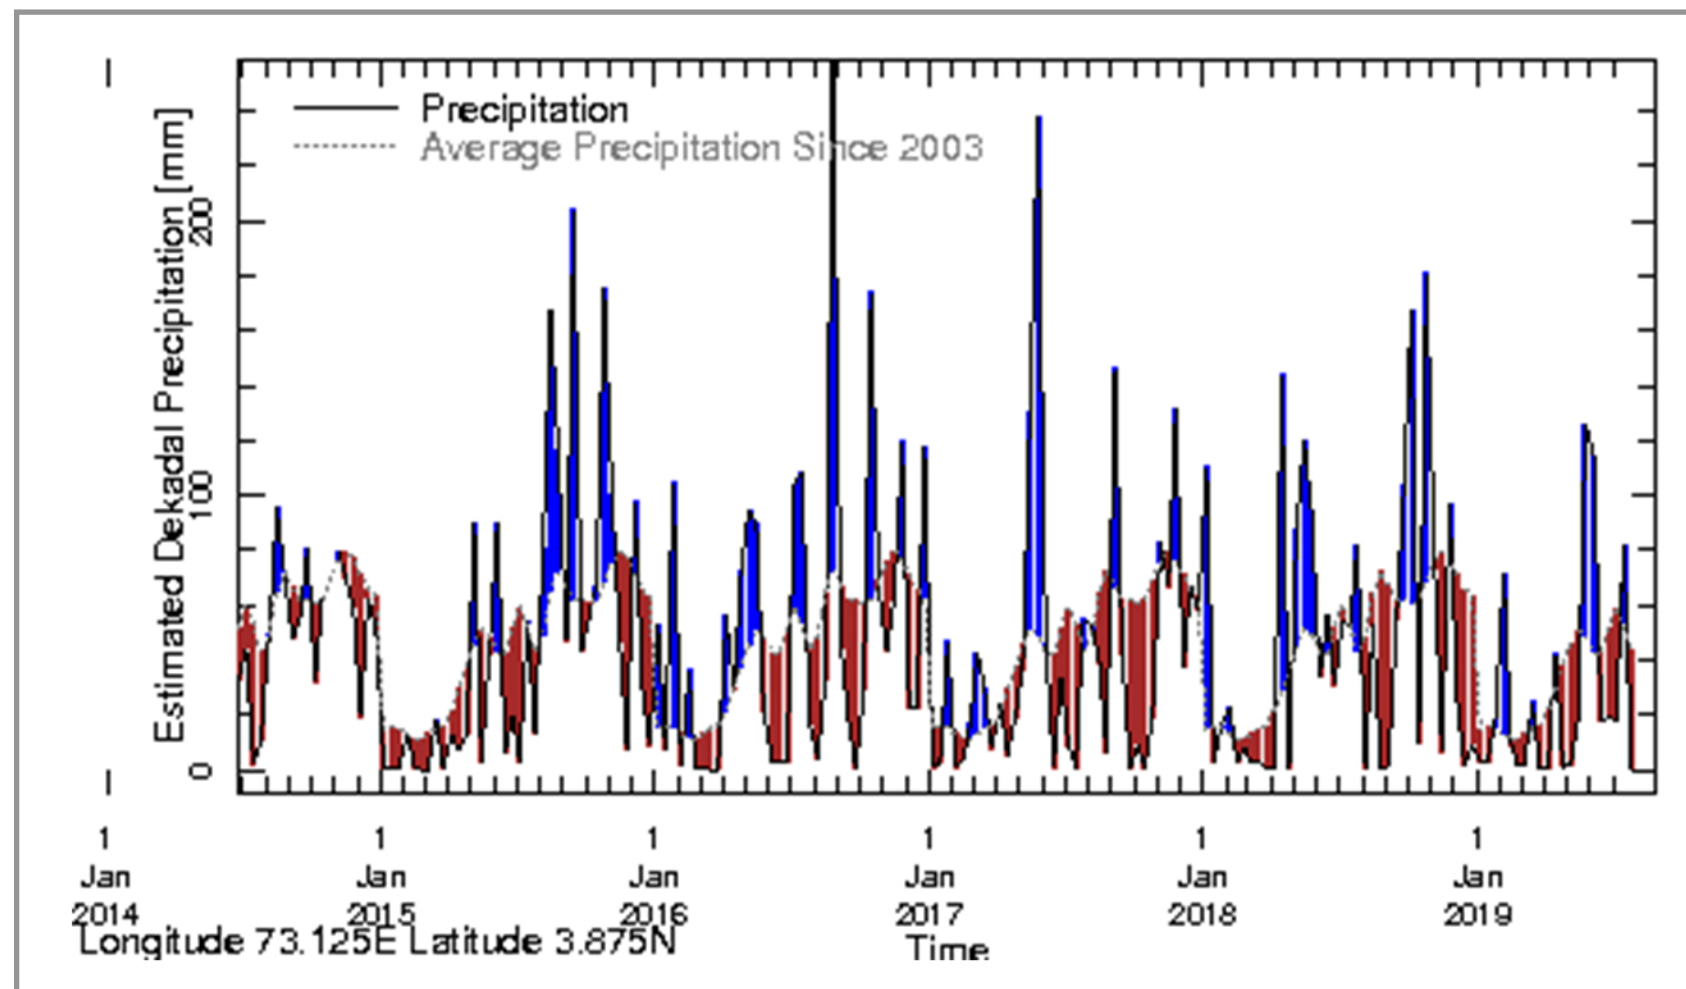

Rainfall in the current year (black) compared to rainfall in previous 5 years

Rainfall of past 365 days (black) compared to average rainfall since 2003.

Rainfall in the past 5 years with above-average rainfall hatched in blue and below-average hatched in brown