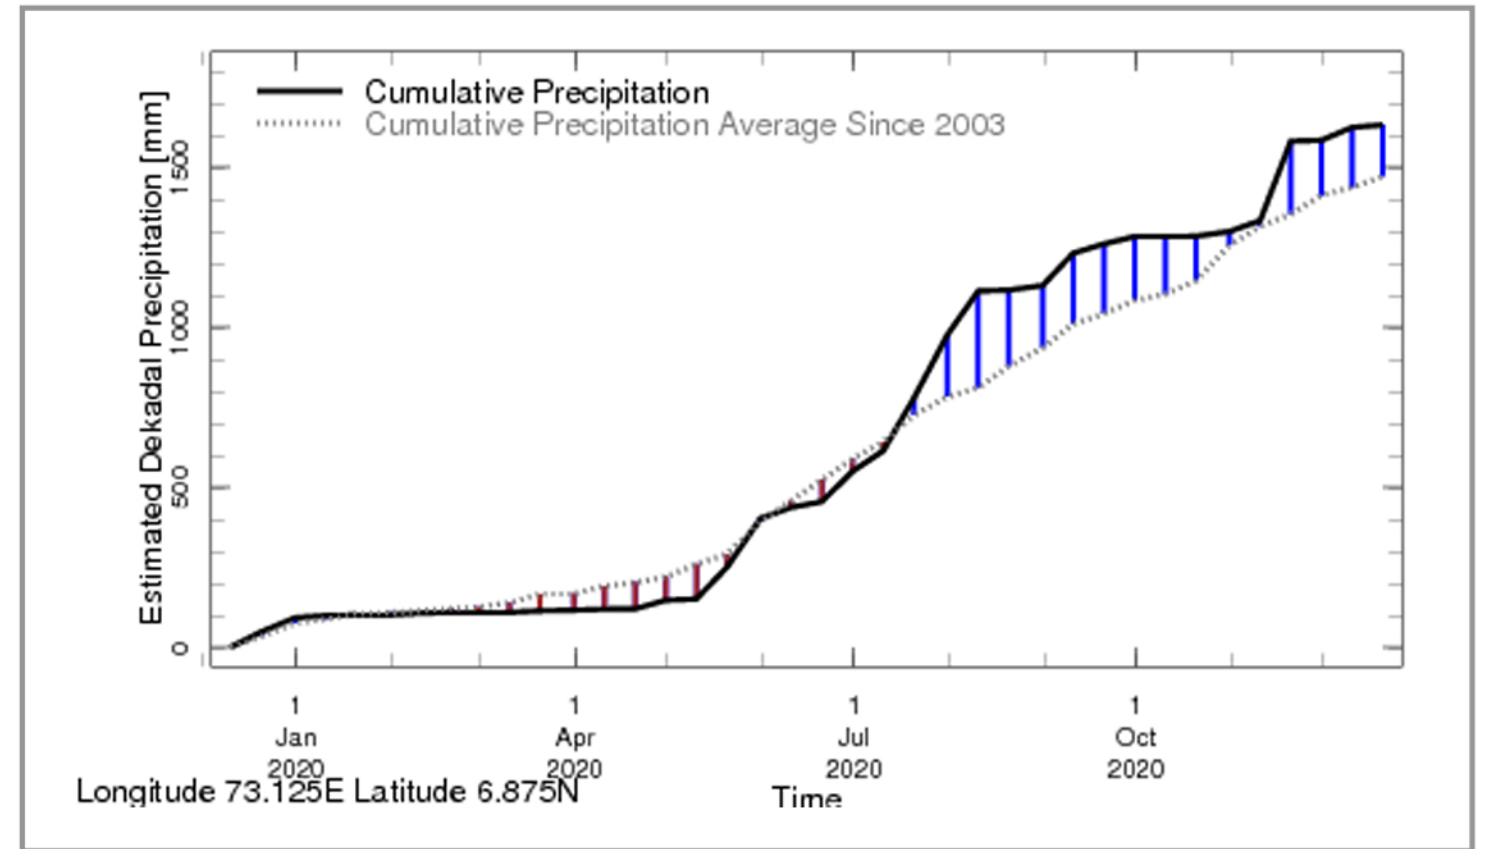

Rainfall in the current year (black) compared to rainfall in previous 5 years

Rainfall of past 365 days (black) compared to average rainfall since 2003.

Rainfall in the past 5 years with above-average rainfall hatched in blue and below-average hatched in brown