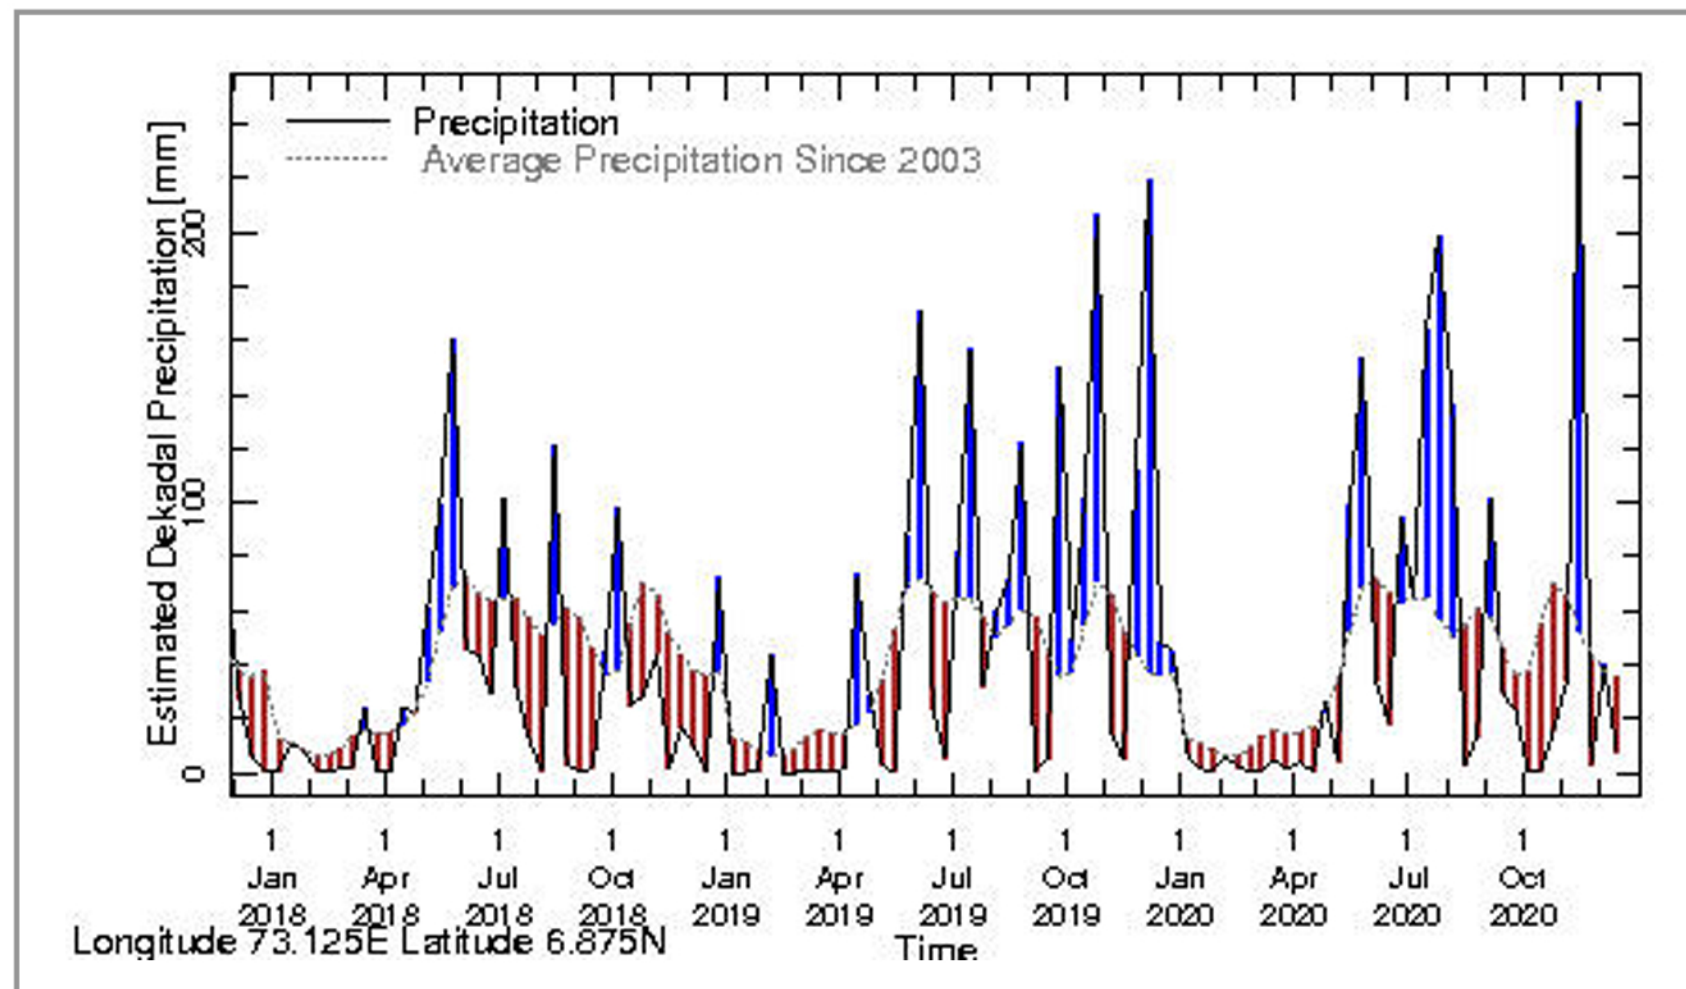

Rainfall in the current year (black) compared to rainfall in previous 5 years

Rainfall of past 365 days (black) compared to average rainfall since 2003.

Rainfall in the past 5 years with above-average rainfall hatched in blue and below-average hatched in brown