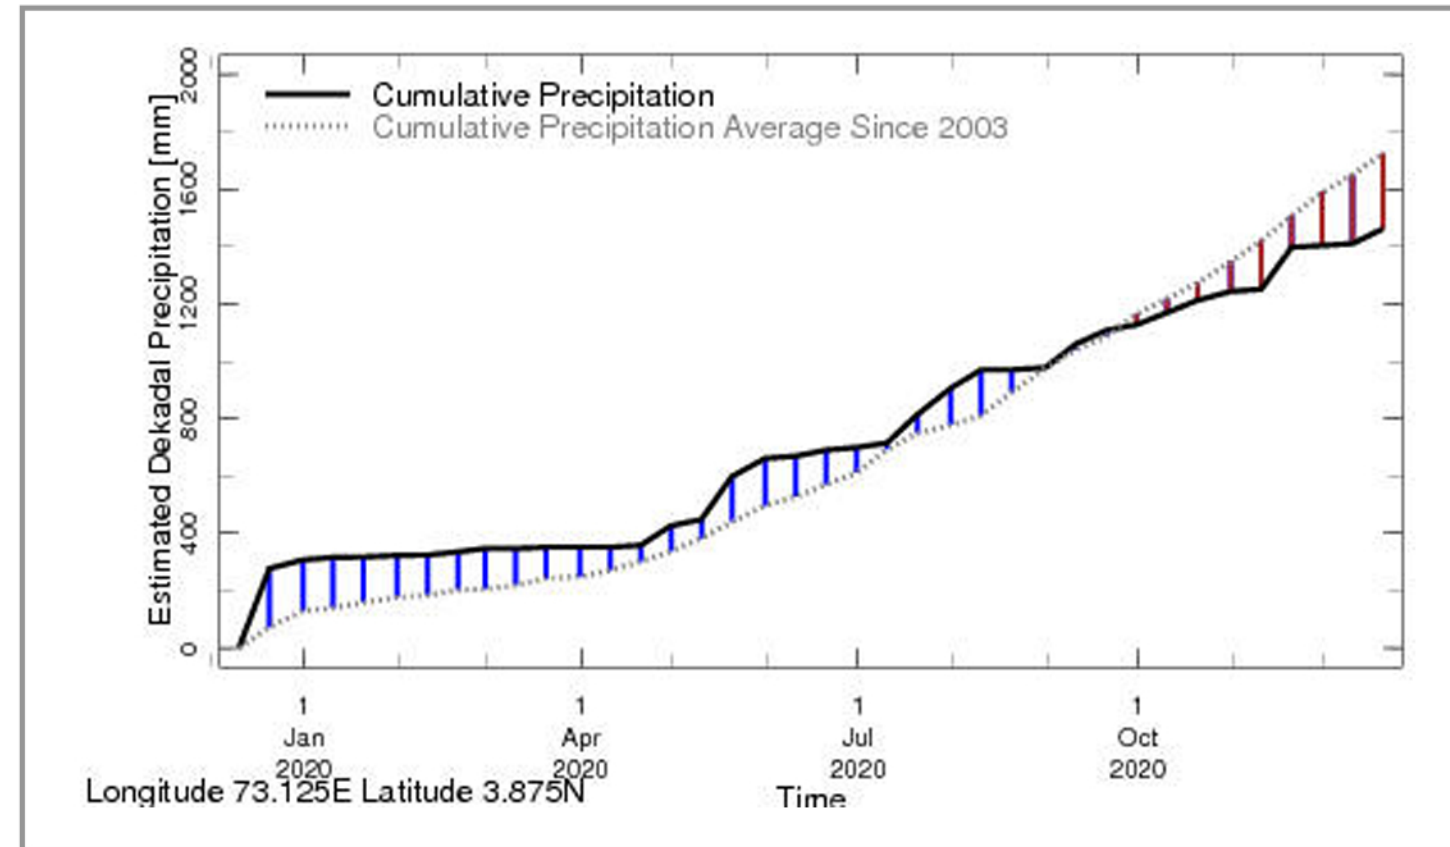

Rainfall in the current year (black) compared to rainfall in previous 5 years

Rainfall of past 365 days (black) compared to average rainfall since 2003.

Rainfall in the past 5 years with above-average rainfall hatched in blue and below-average hatched in brown