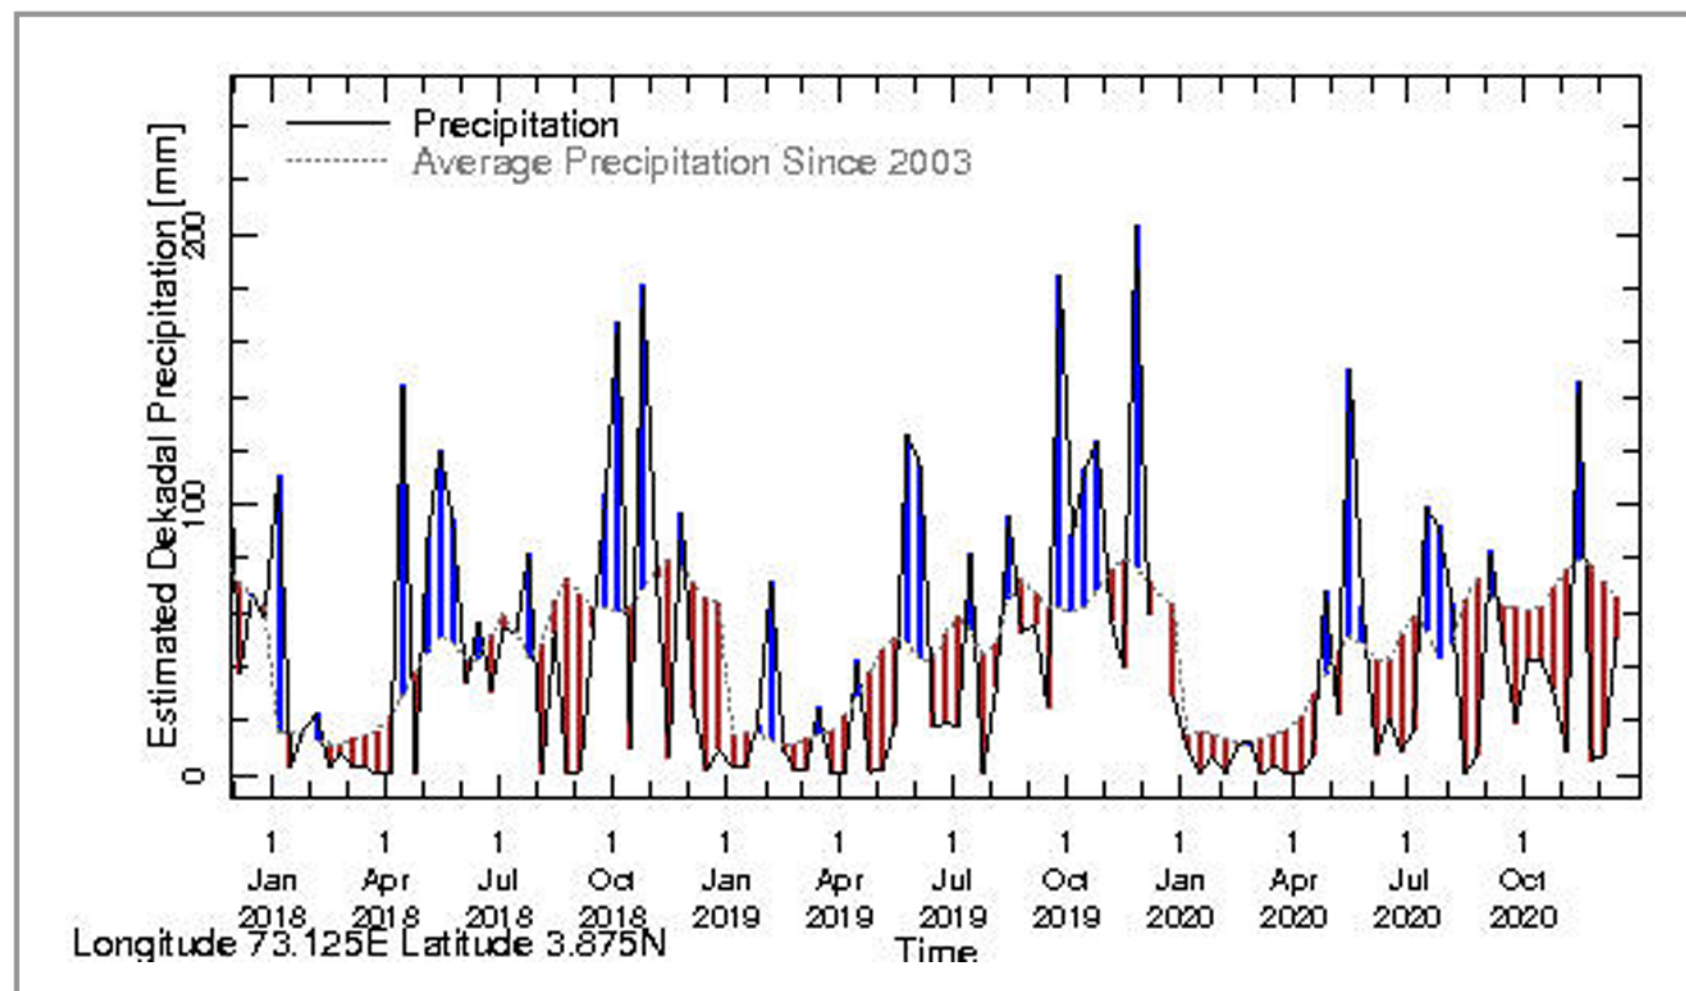

Rainfall in the current year (black) compared to rainfall in previous 5 years

Rainfall of past 365 days (black) compared to average rainfall since 2003.

Rainfall in the past 5 years with above-average rainfall hatched in blue and below-average hatched in brown