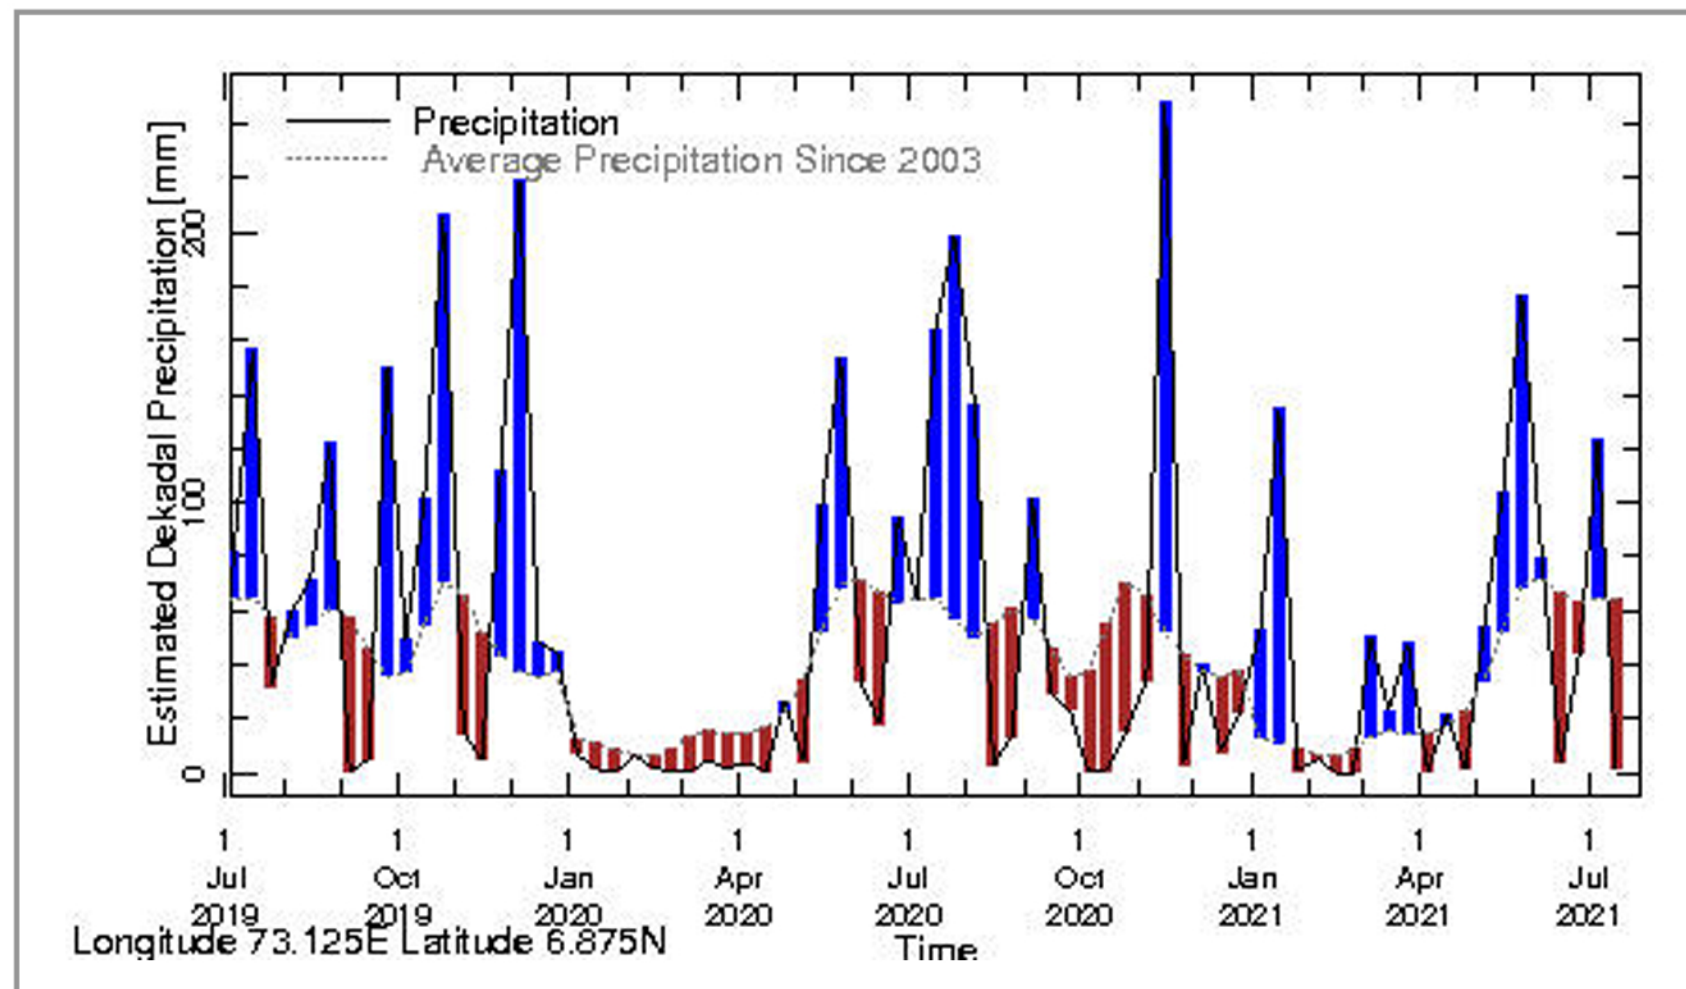

Rainfall in the current year (black) compared to rainfall in previous 5 years

Rainfall of past 365 days (black) compared to average rainfall since 2003.

Rainfall in the past 5 years with above-average rainfall hatched in blue and below-average hatched in brown