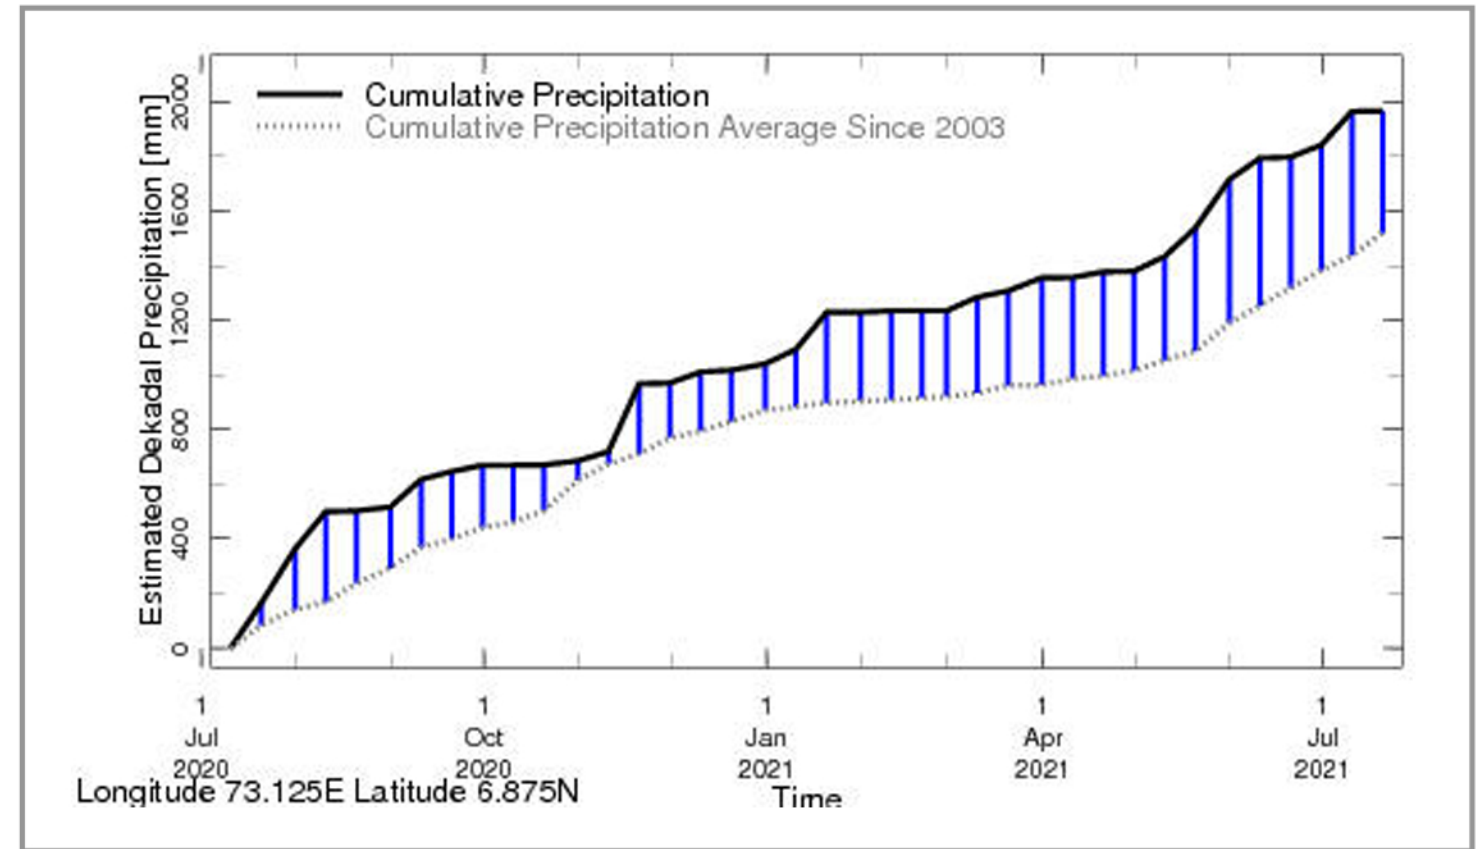

Rainfall in the current year (black) compared to rainfall in previous 5 years

Rainfall of past 365 days (black) compared to average rainfall since 2003.

Rainfall in the past 5 years with above-average rainfall hatched in blue and below-average hatched in brown