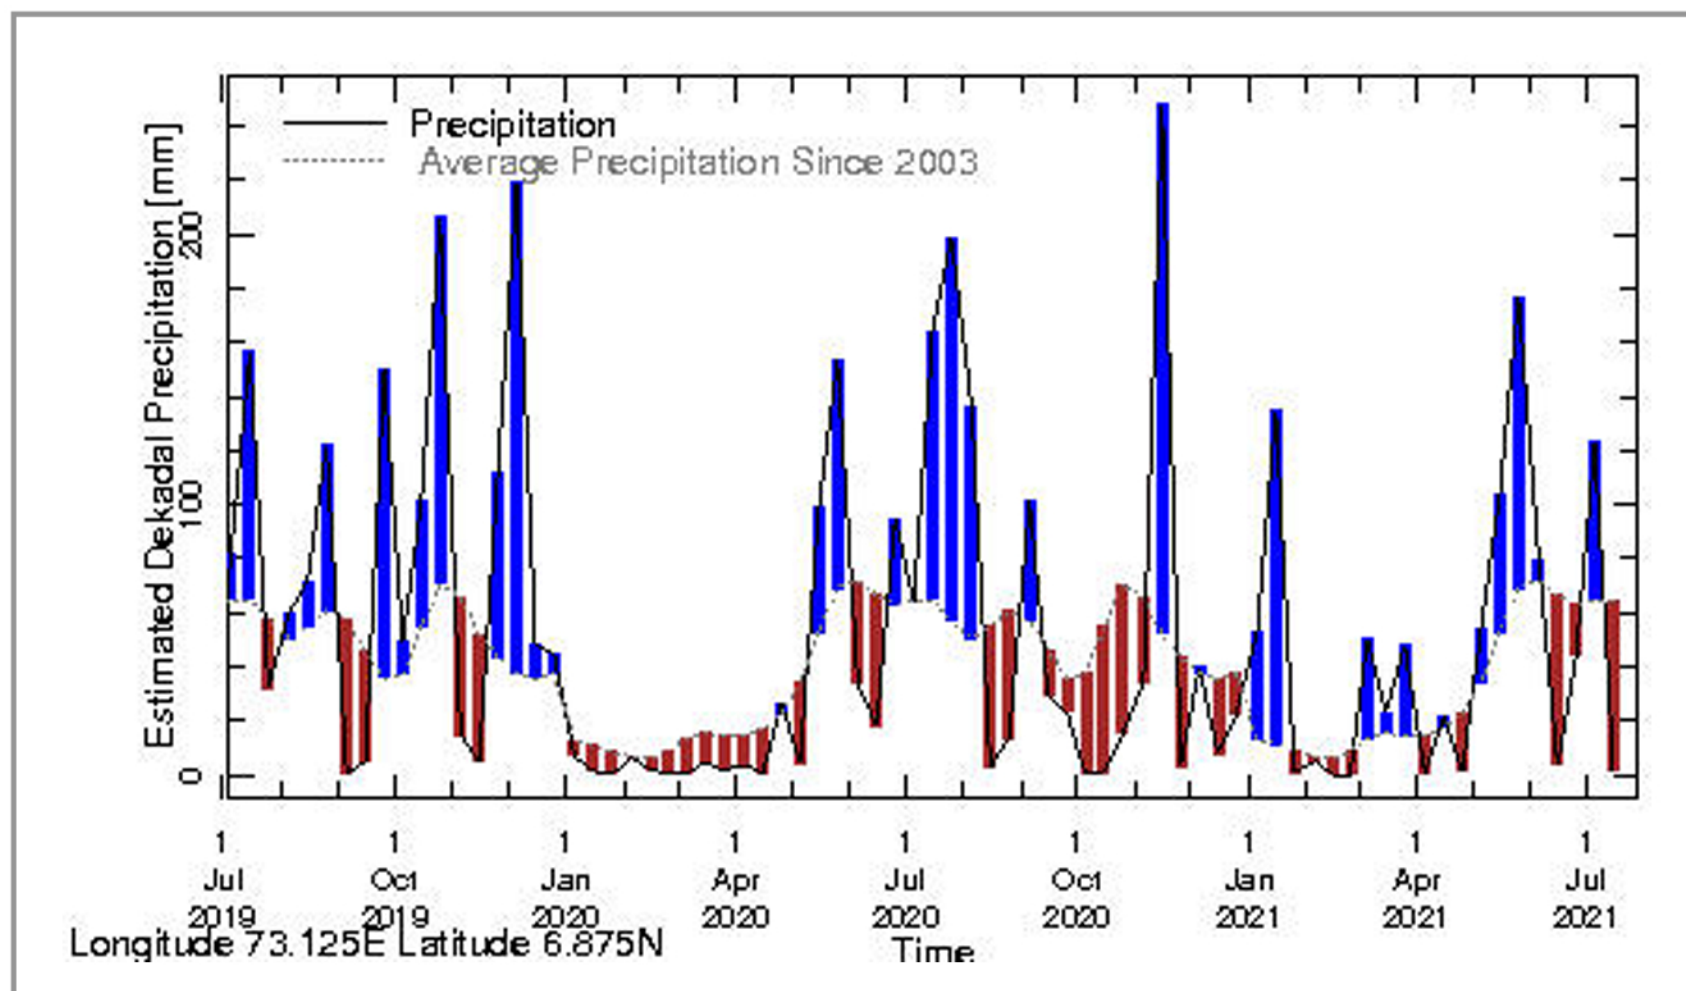

Rainfall in the current year (black) compared to rainfall in previous 5 years

Rainfall of past 365 days (black) compared to average rainfall since 2003.

Rainfall in the past 5 years with above-average rainfall hatched in blue and below-average hatched in brown