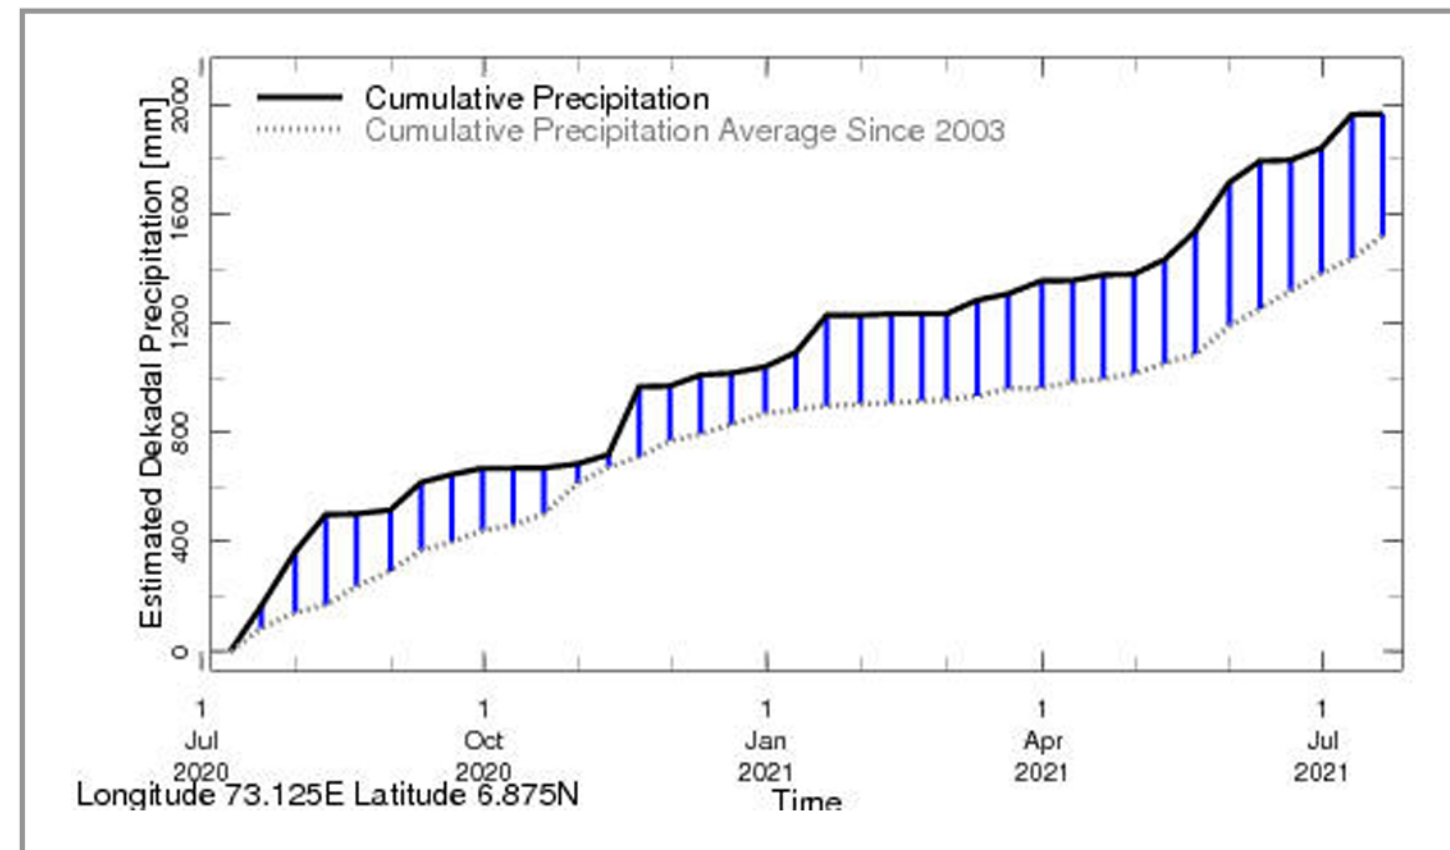

Rainfall in the current year (black) compared to rainfall in previous 5 years

Rainfall of past 365 days (black) compared to average rainfall since 2003.

Rainfall in the past 5 years with above-average rainfall hatched in blue and below-average hatched in brown