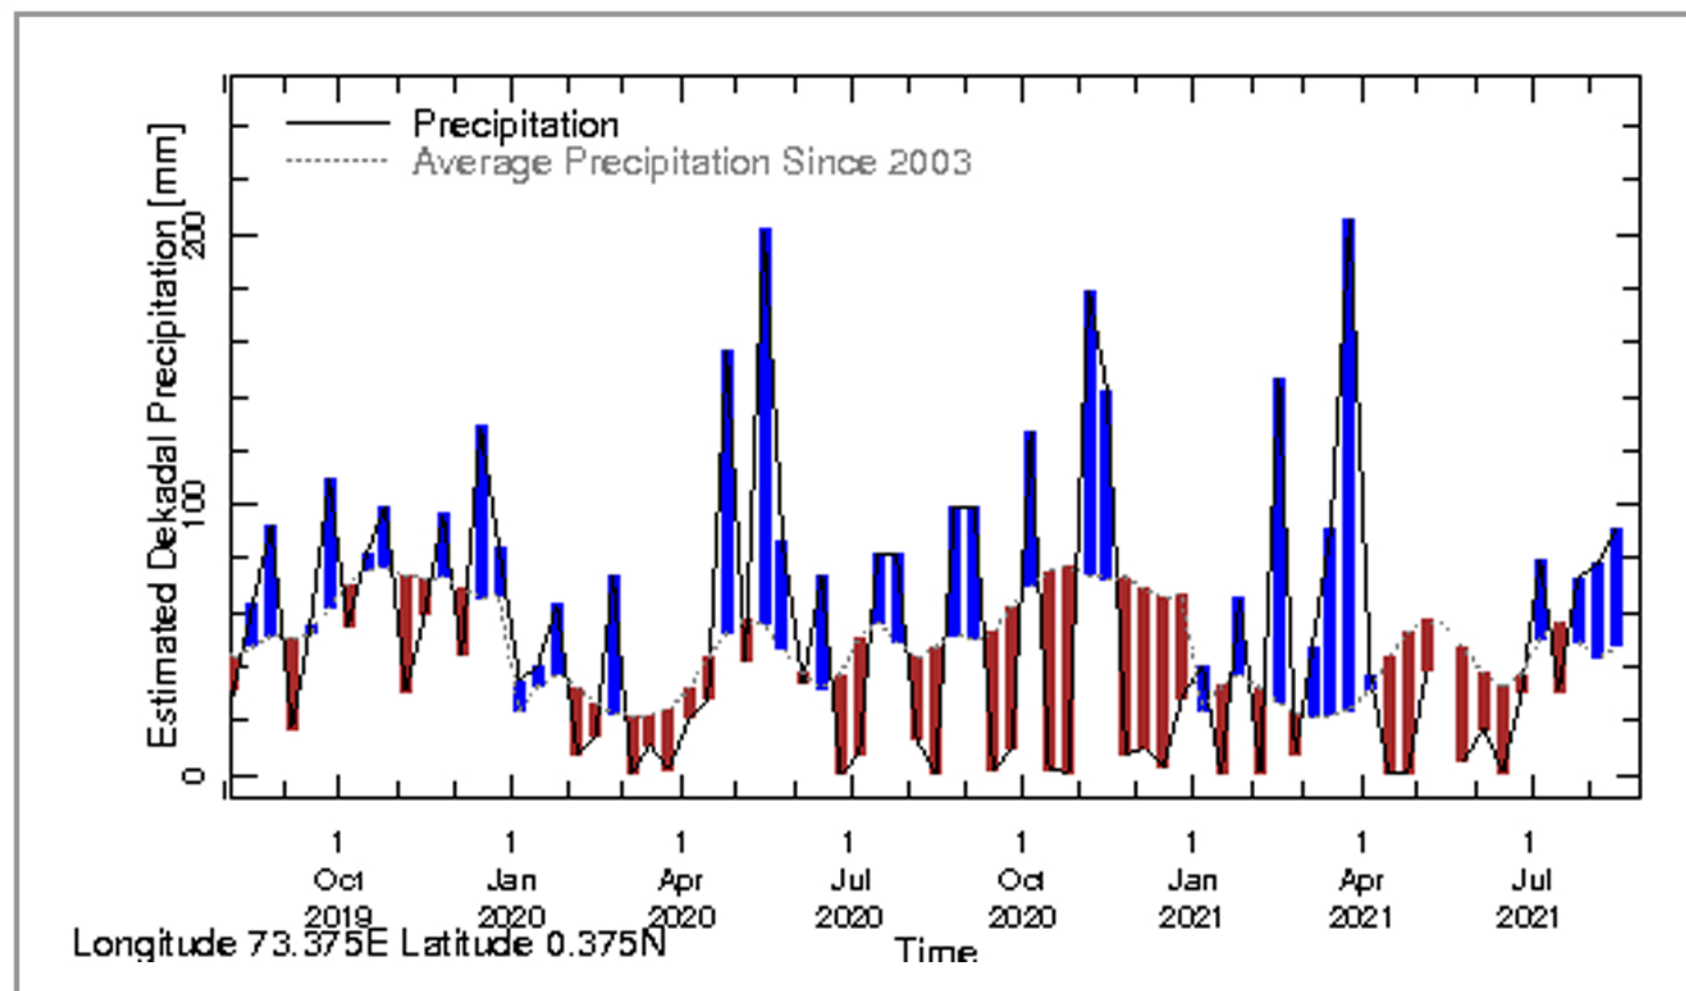

Rainfall in the current year (black) compared to rainfall in previous 5 years

Rainfall of past 365 days (black) compared to average rainfall since 2003.

Rainfall in the past 5 years with above-average rainfall hatched in blue and below-average hatched in brown