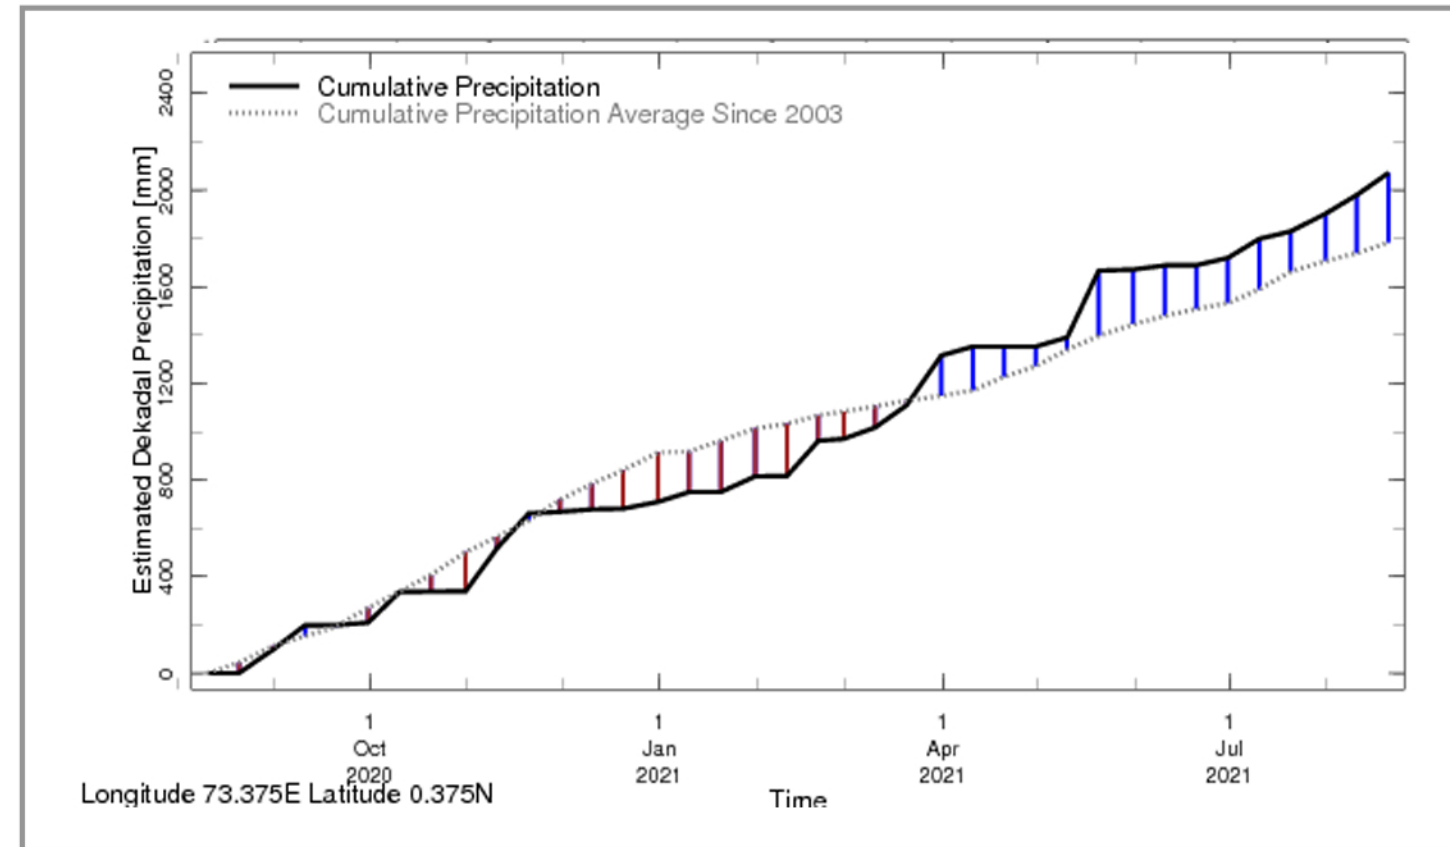

Rainfall in the current year (black) compared to rainfall in previous 5 years

Rainfall of past 365 days (black) compared to average rainfall since 2003.

Rainfall in the past 5 years with above-average rainfall hatched in blue and below-average hatched in brown