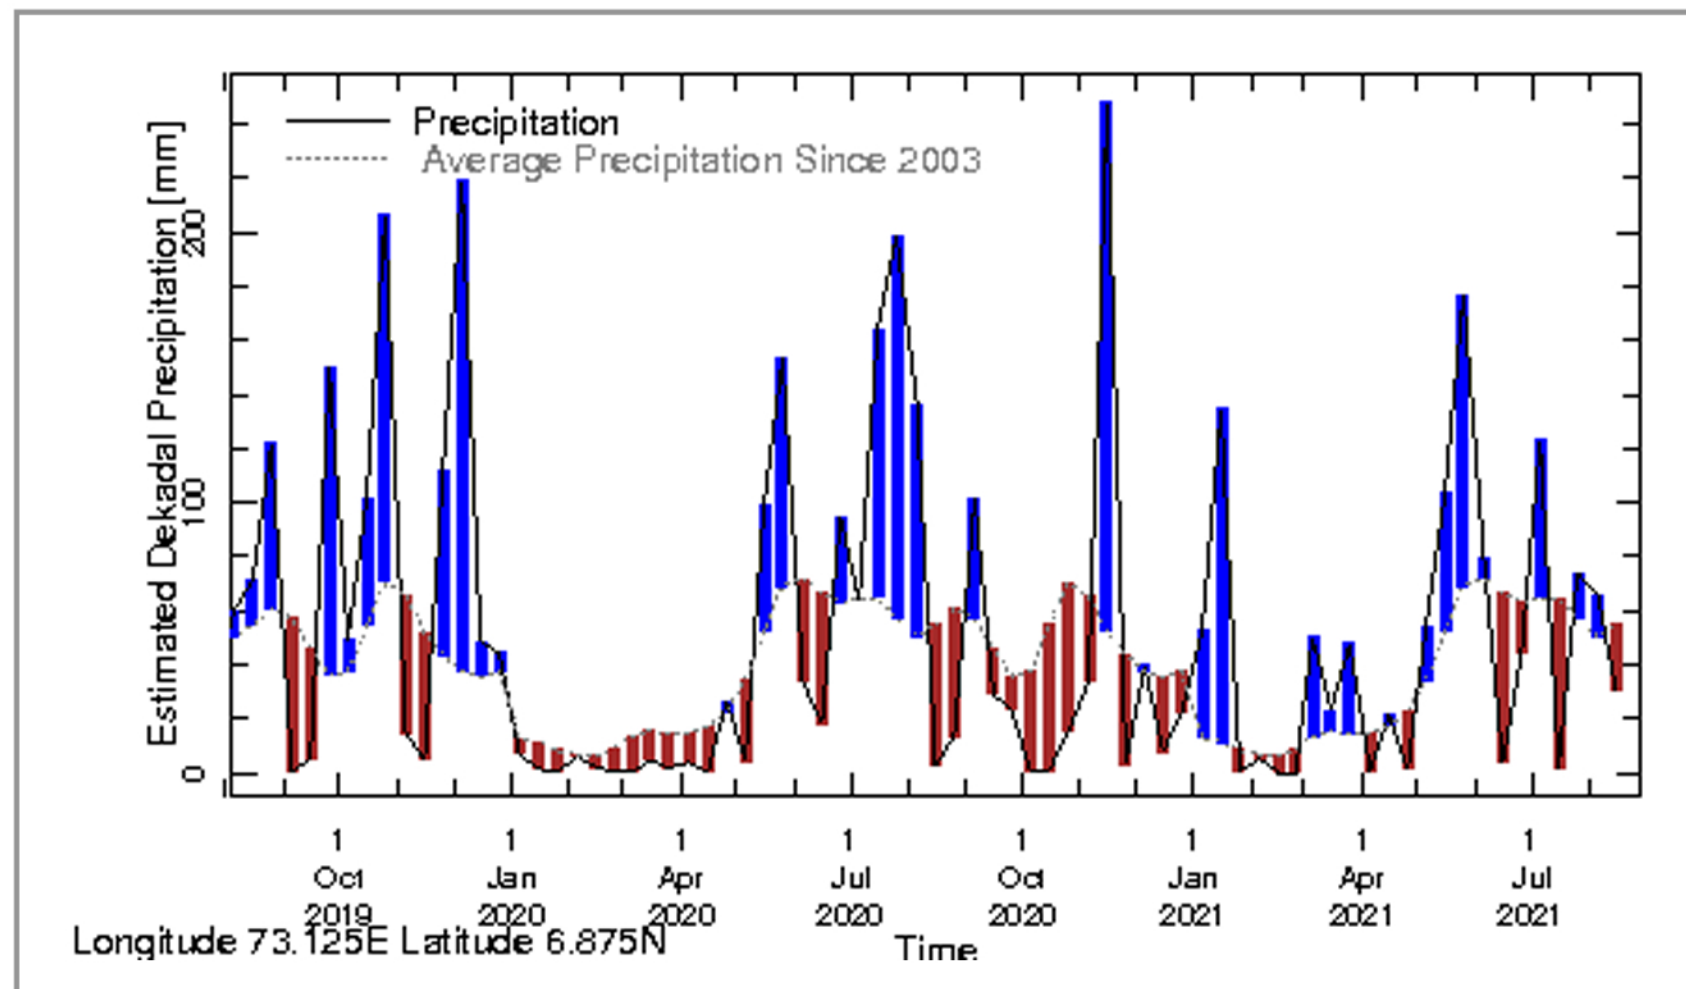

Rainfall in the current year (black) compared to rainfall in previous 5 years

Rainfall of past 365 days (black) compared to average rainfall since 2003.

Rainfall in the past 5 years with above-average rainfall hatched in blue and below-average hatched in brown