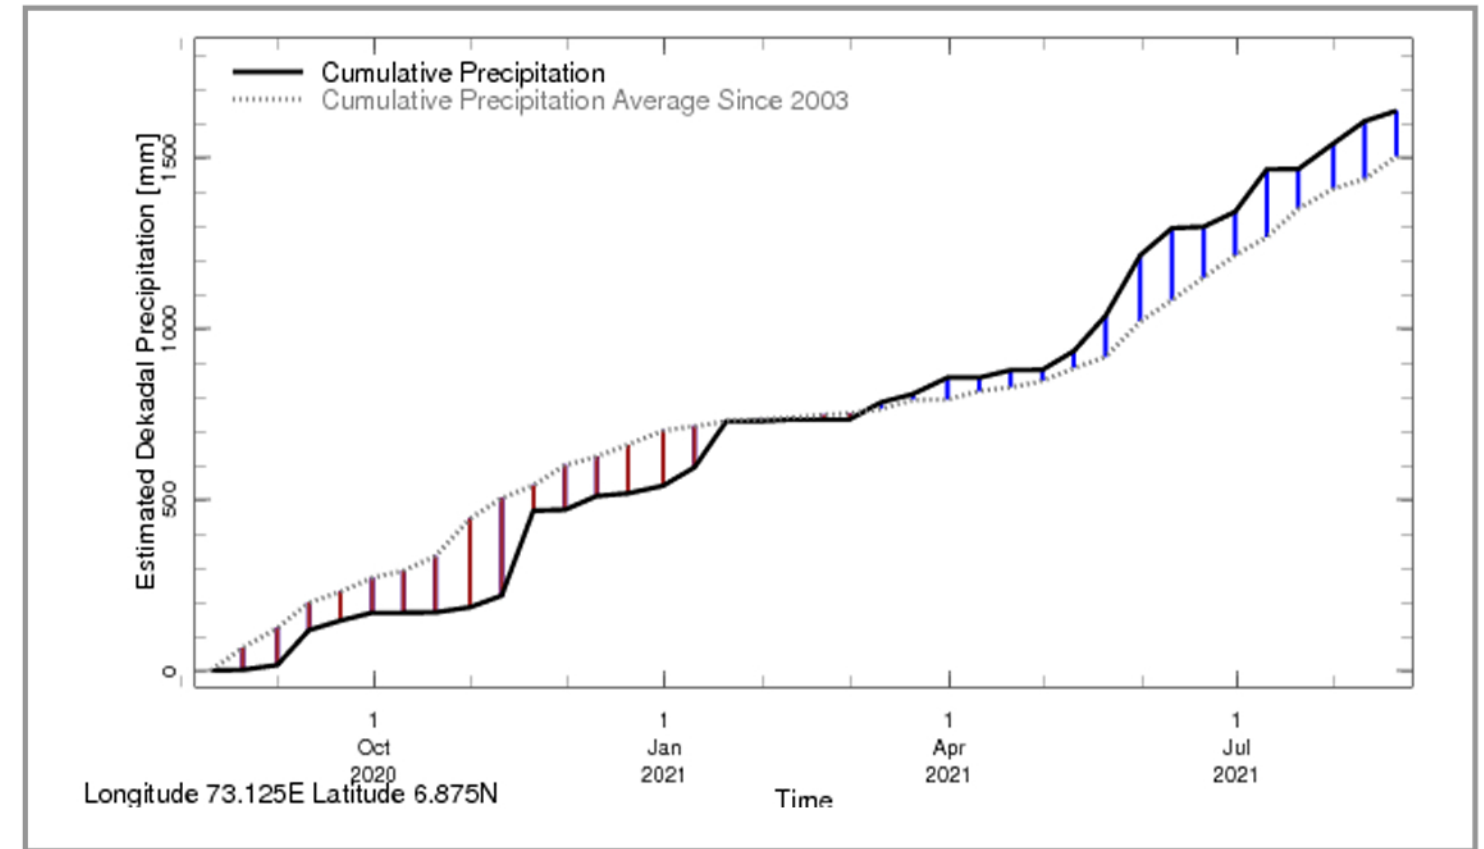

Rainfall in the current year (black) compared to rainfall in previous 5 years

Rainfall of past 365 days (black) compared to average rainfall since 2003.

Rainfall in the past 5 years with above-average rainfall hatched in blue and below-average hatched in brown