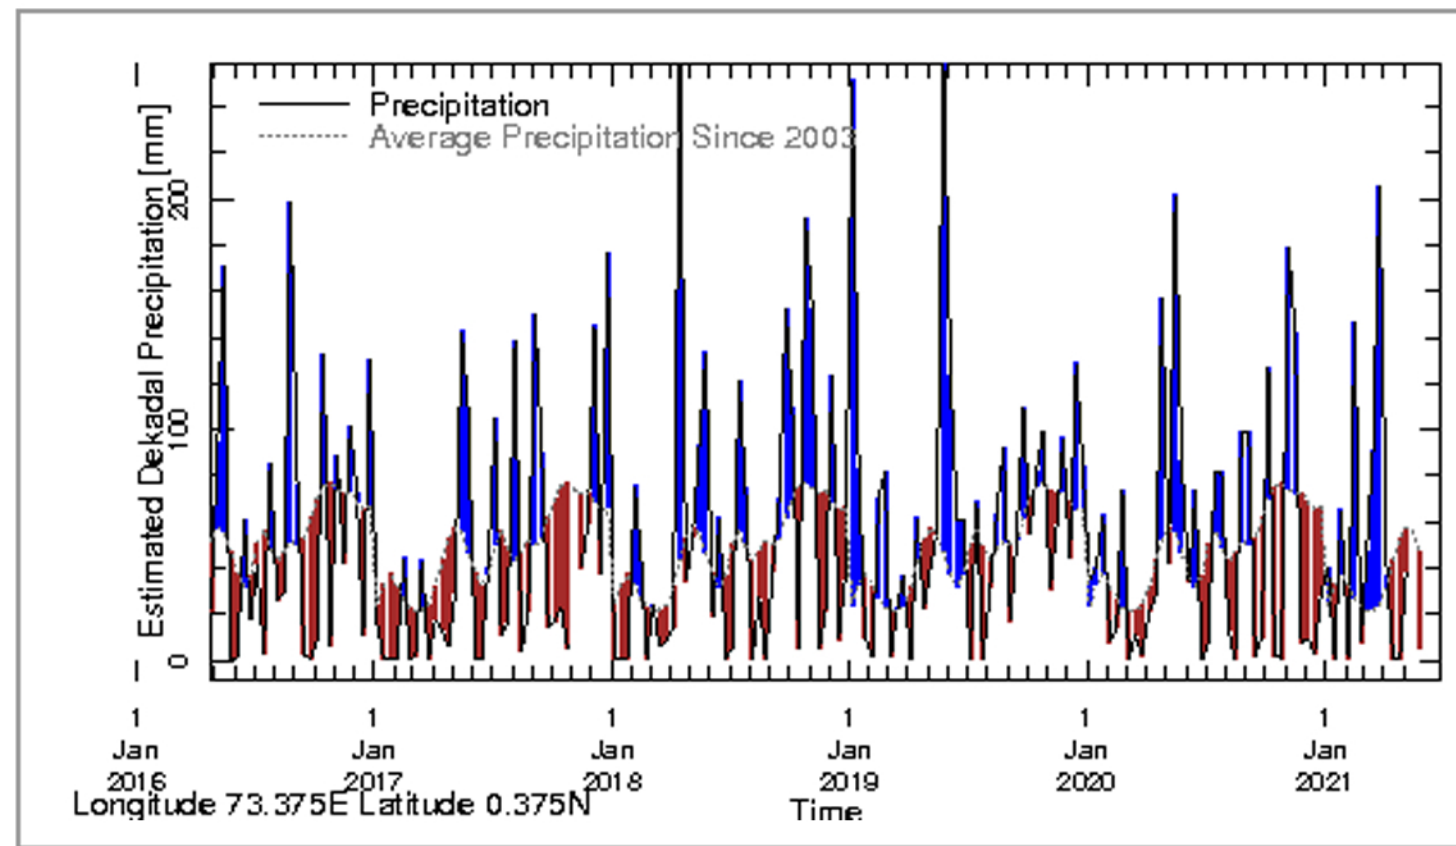

Rainfall in the current year (black) compared to rainfall in previous 5 years

Rainfall of past 365 days (black) compared to average rainfall since 2003.

Rainfall in the past 5 years with above-average rainfall hatched in blue and below-average hatched in brown