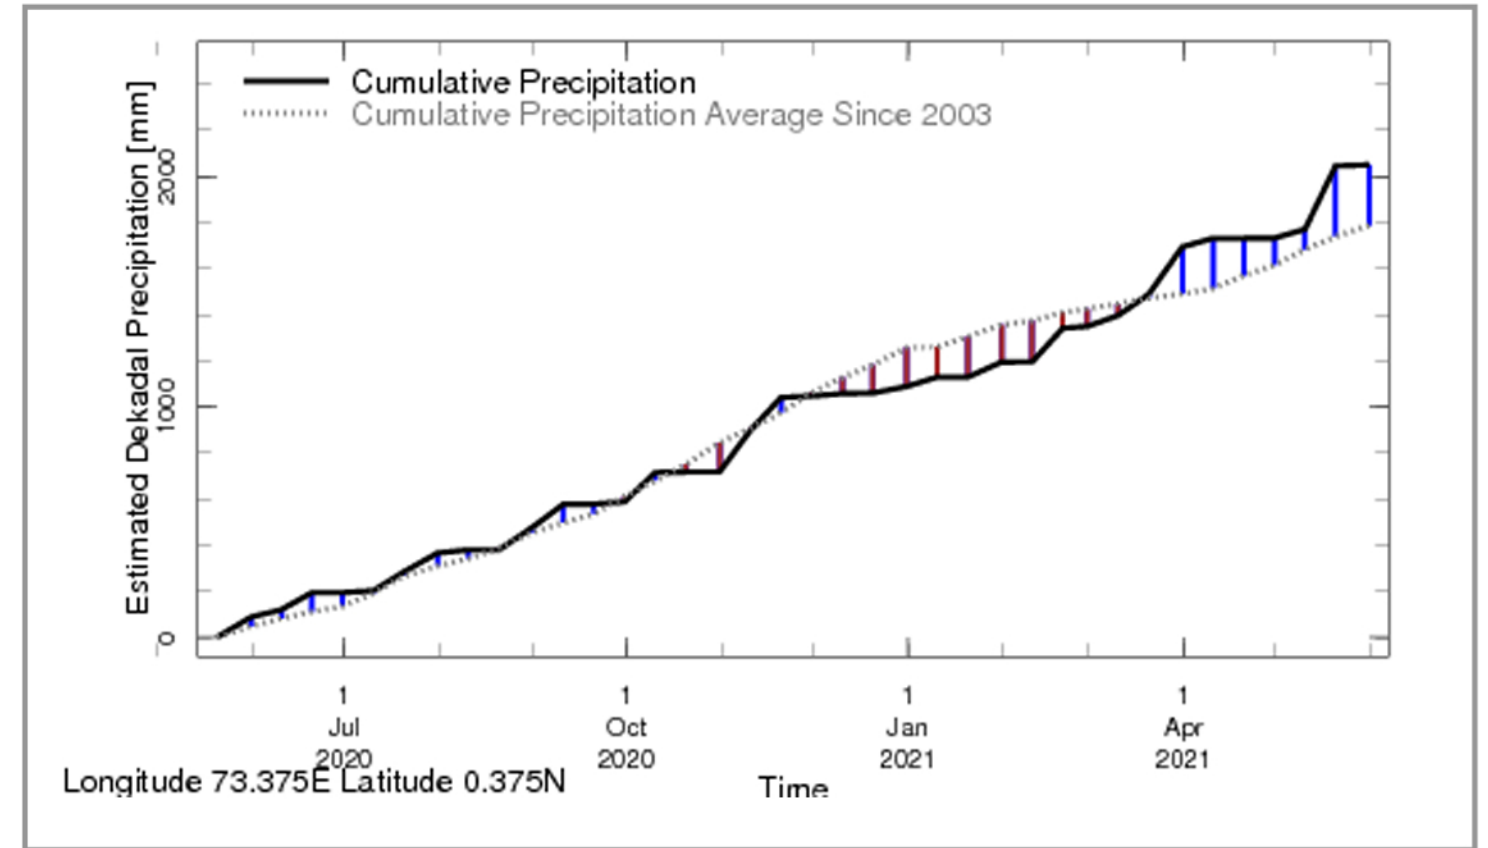

Rainfall in the current year (black) compared to rainfall in previous 5 years

Rainfall of past 365 days (black) compared to average rainfall since 2003.

Rainfall in the past 5 years with above-average rainfall hatched in blue and below-average hatched in brown