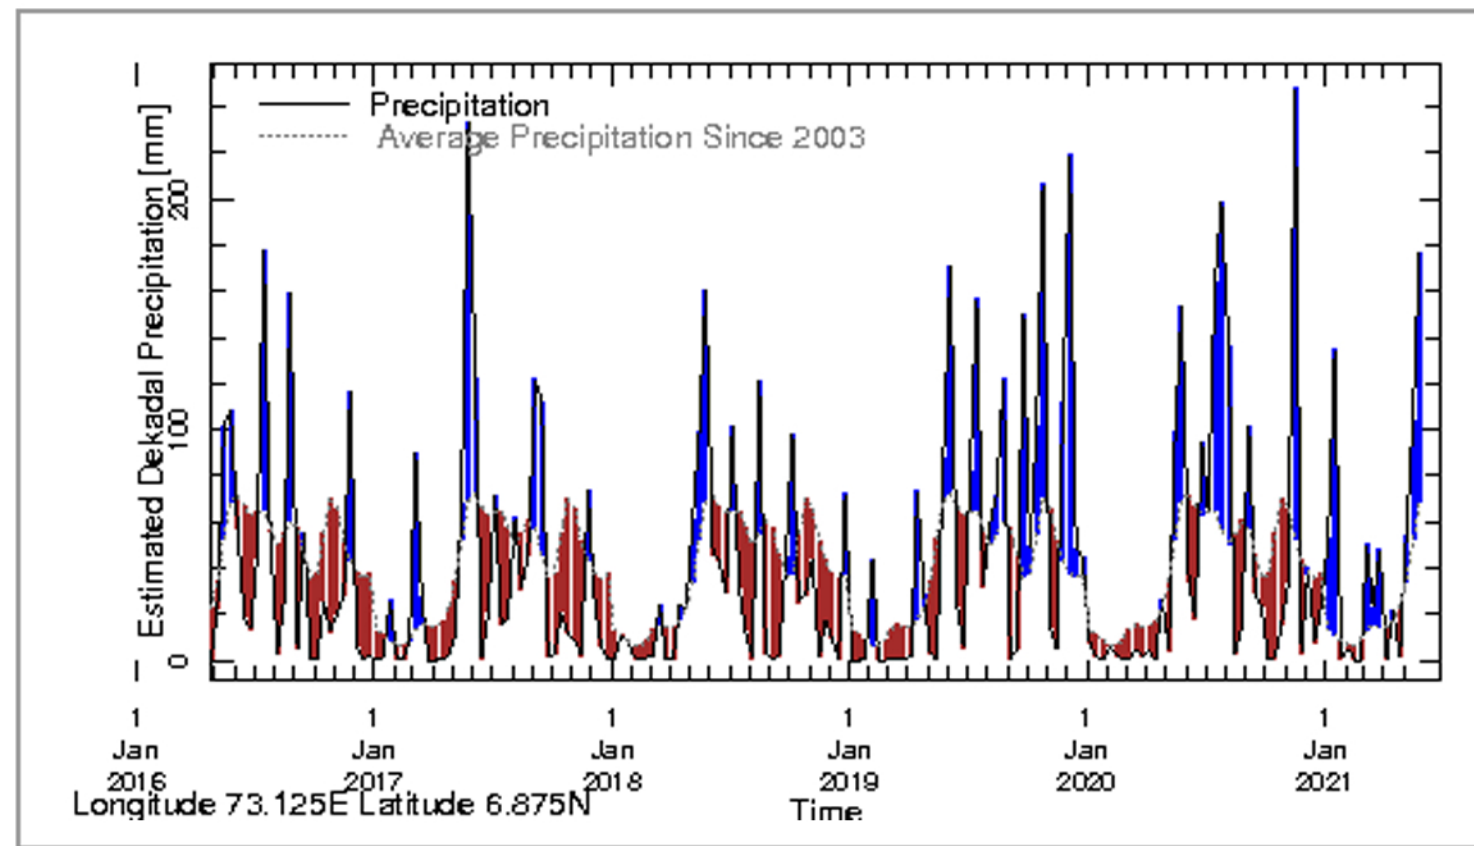

Rainfall in the current year (black) compared to rainfall in previous 5 years

Rainfall of past 365 days (black) compared to average rainfall since 2003.

Rainfall in the past 5 years with above-average rainfall hatched in blue and below-average hatched in brown