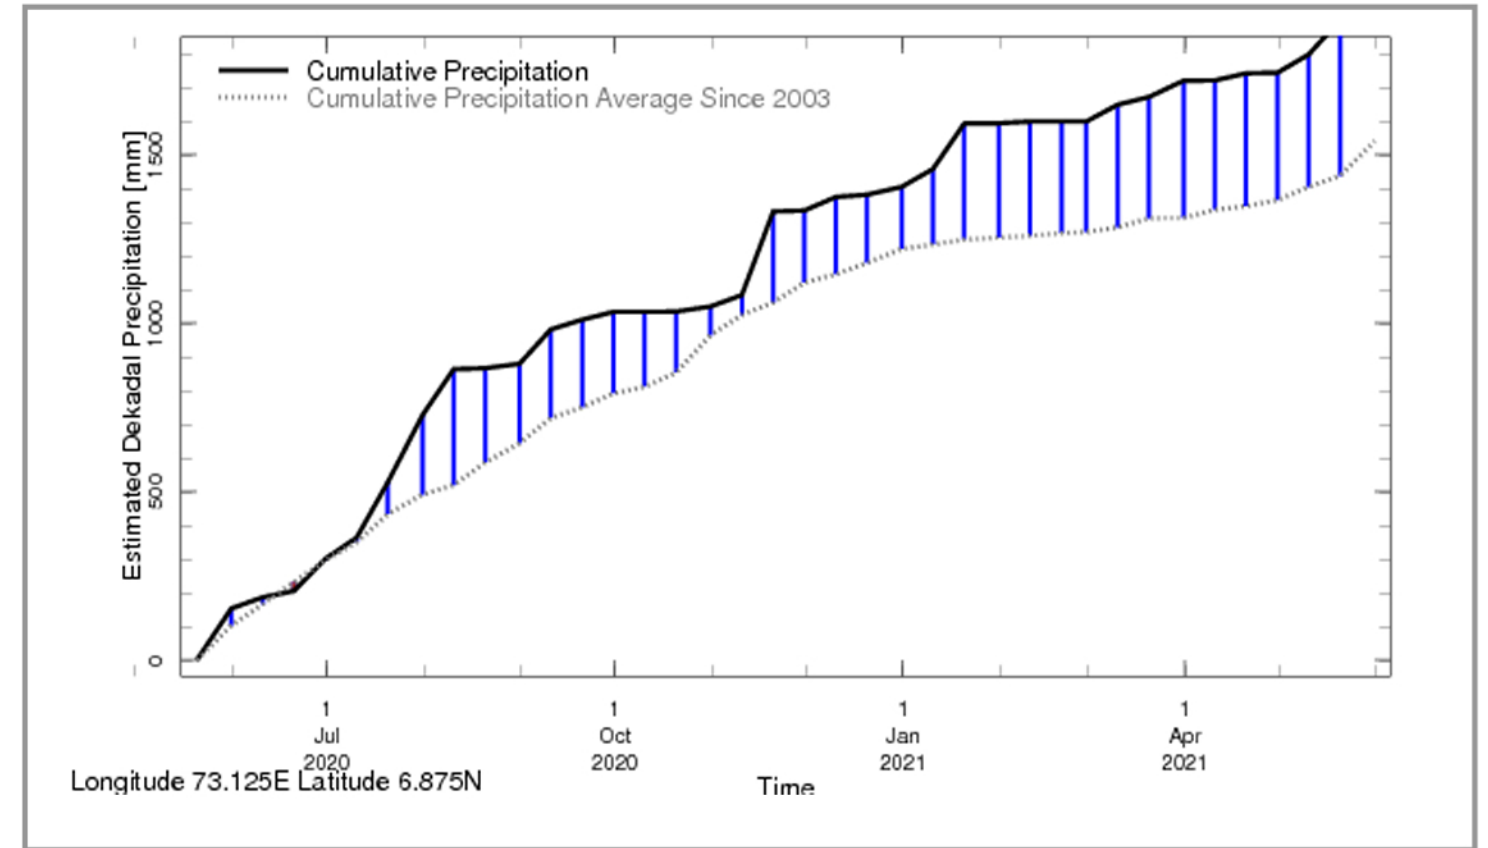

Rainfall in the current year (black) compared to rainfall in previous 5 years

Rainfall of past 365 days (black) compared to average rainfall since 2003.

Rainfall in the past 5 years with above-average rainfall hatched in blue and below-average hatched in brown