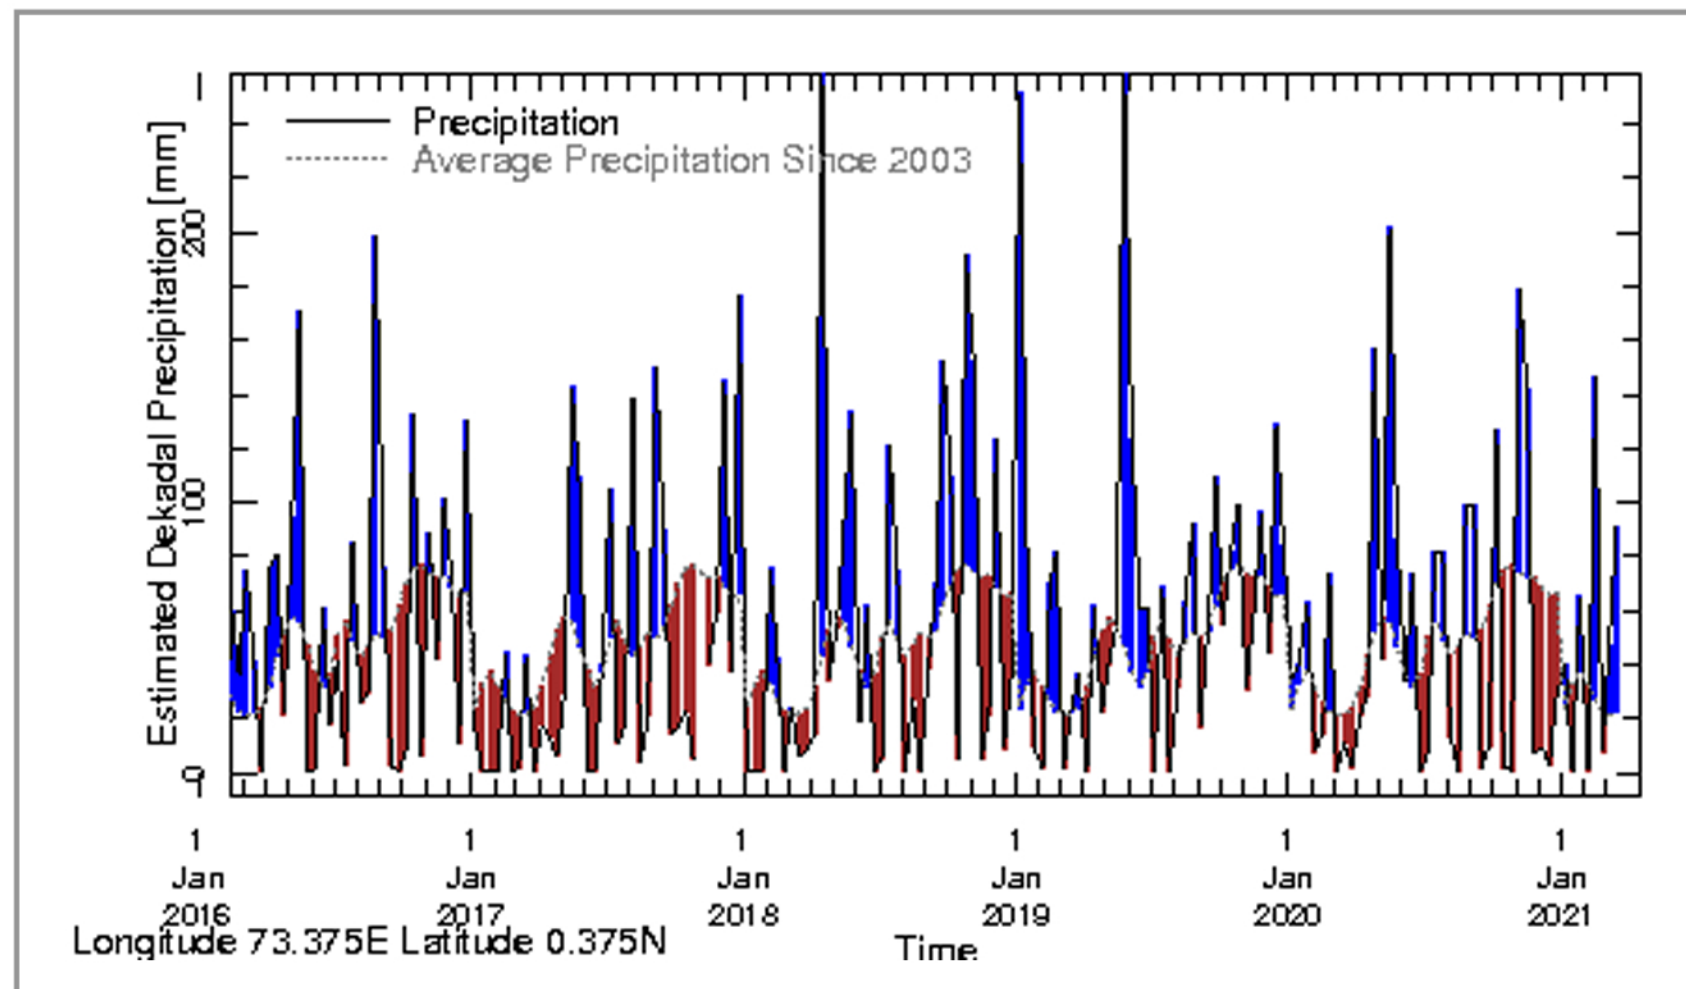

Rainfall in the current year (black) compared to rainfall in previous 5 years

Rainfall of past 365 days (black) compared to average rainfall since 2003.

Rainfall in the past 5 years with above-average rainfall hatched in blue and below-average hatched in brown