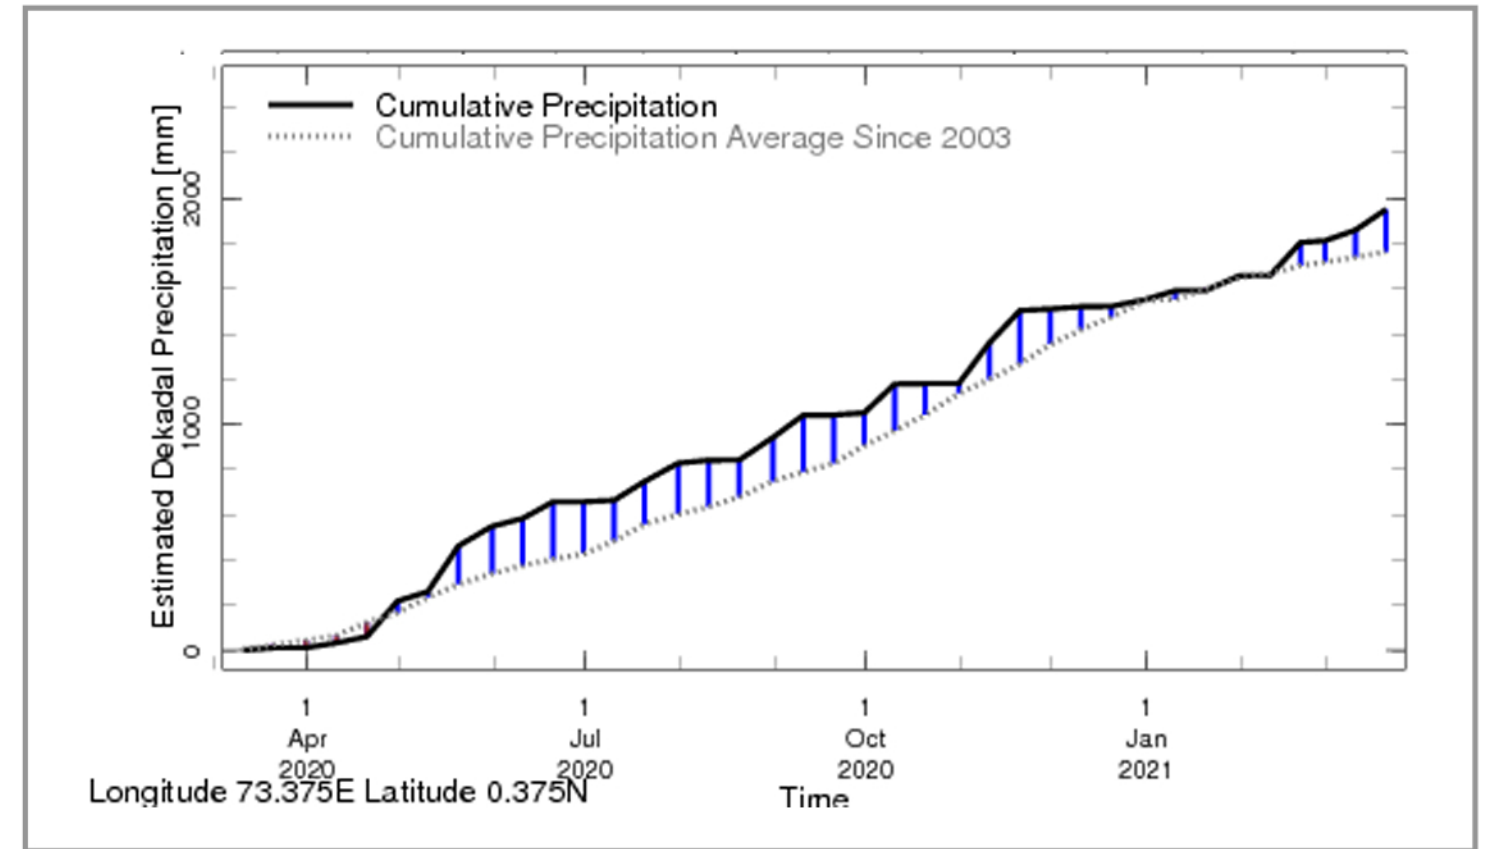

Rainfall in the current year (black) compared to rainfall in previous 5 years

Rainfall of past 365 days (black) compared to average rainfall since 2003.

Rainfall in the past 5 years with above-average rainfall hatched in blue and below-average hatched in brown