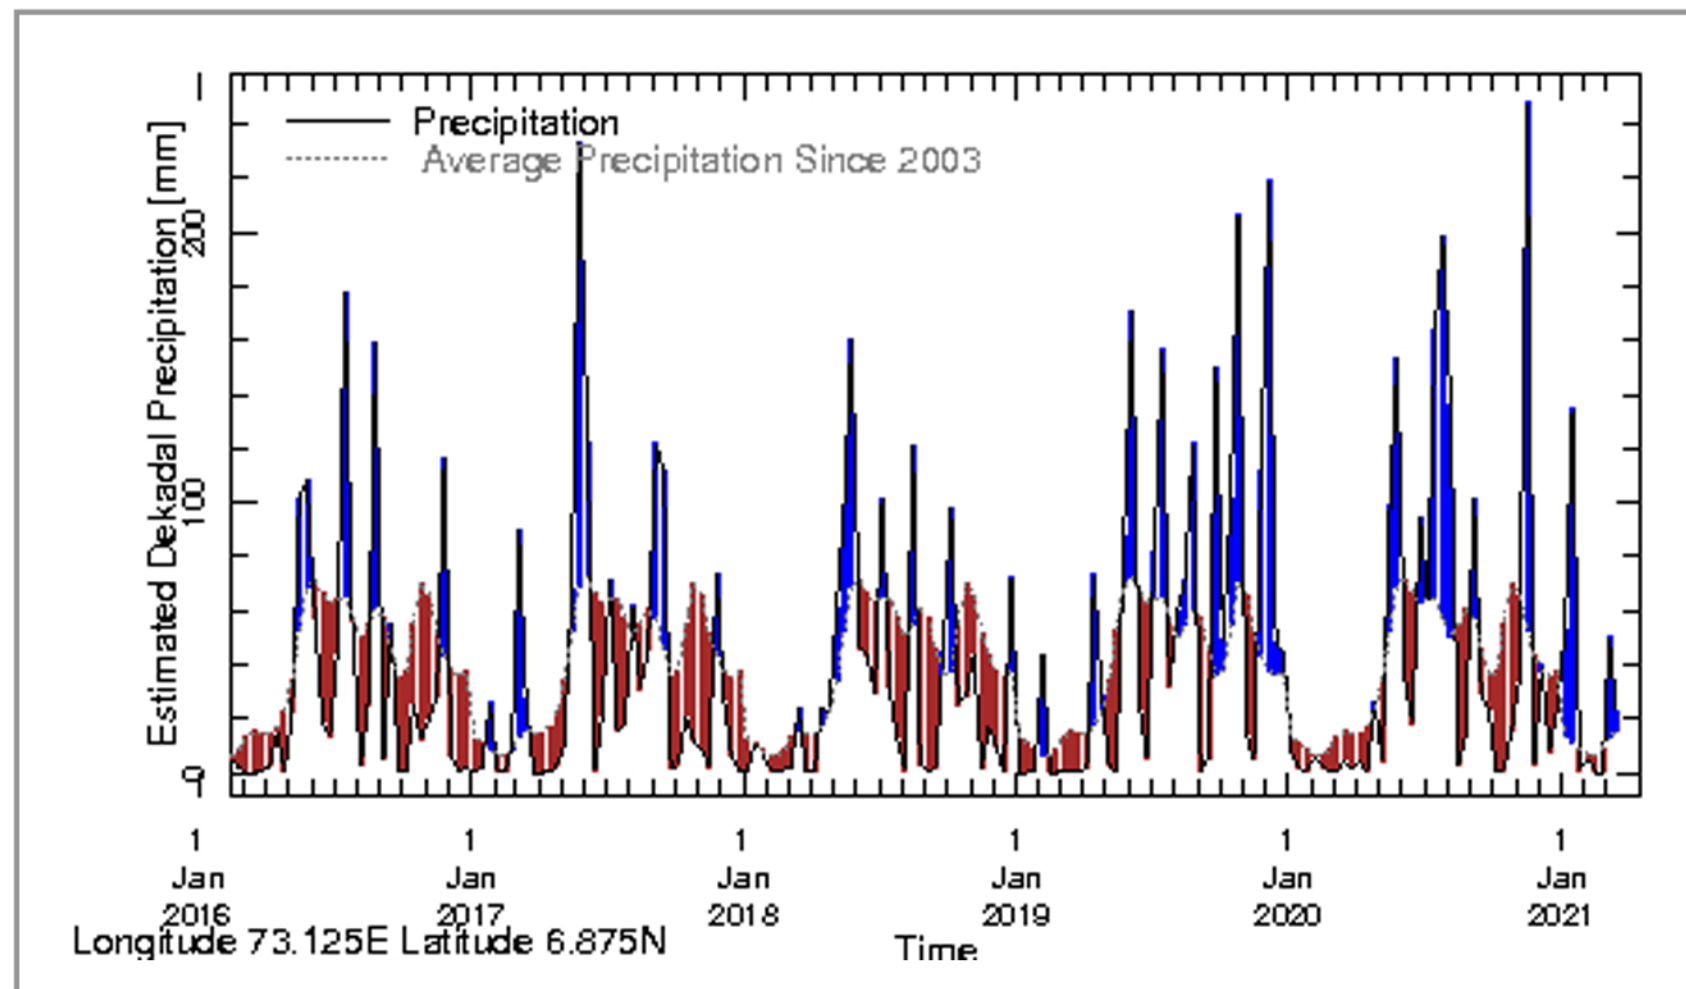

Rainfall in the current year (black) compared to rainfall in previous 5 years

Rainfall of past 365 days (black) compared to average rainfall since 2003.

Rainfall in the past 5 years with above-average rainfall hatched in blue and below-average hatched in brown