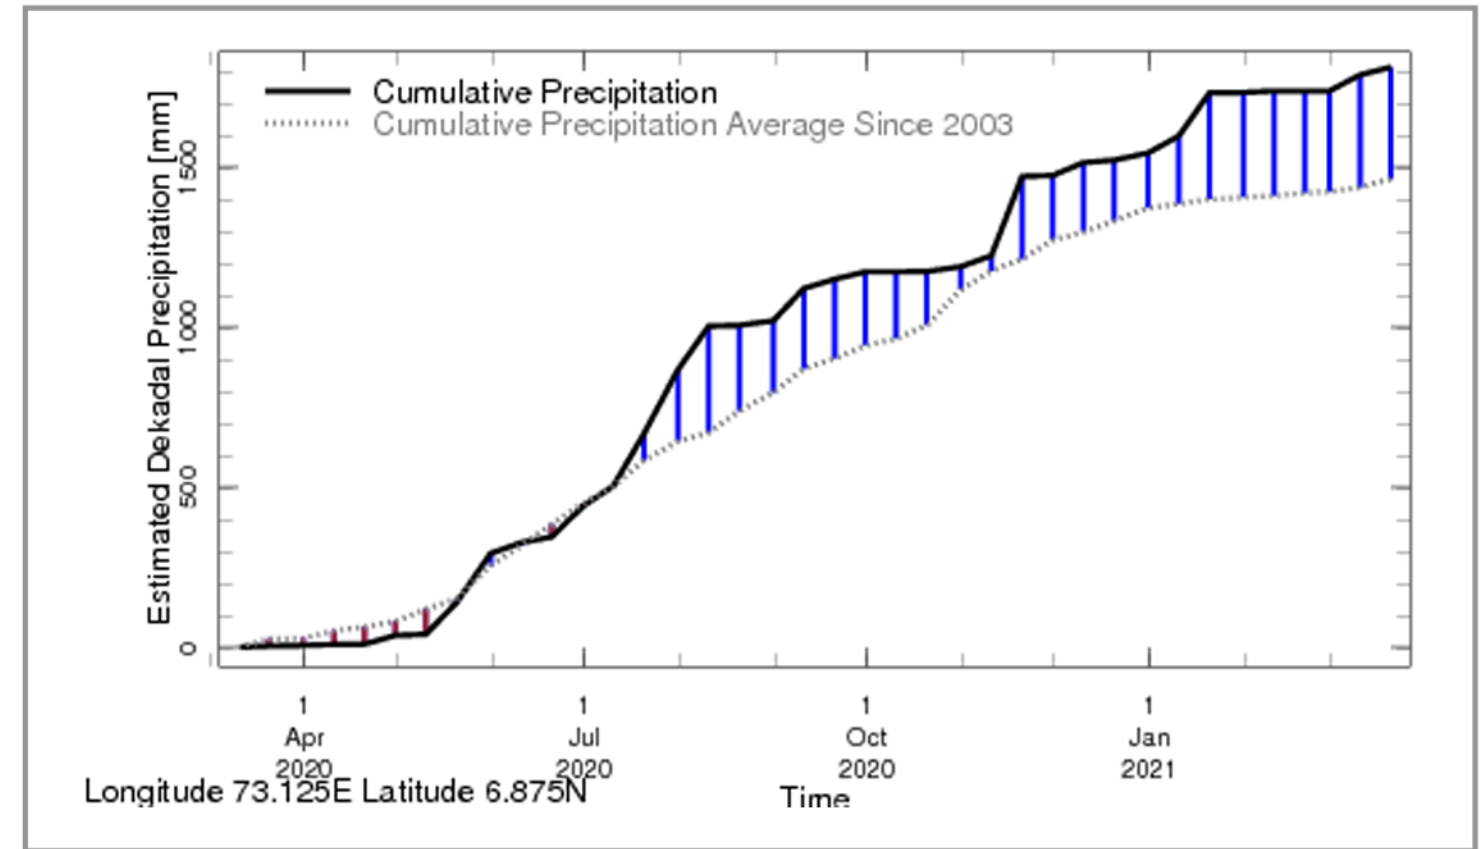

Rainfall in the current year (black) compared to rainfall in previous 5 years

Rainfall of past 365 days (black) compared to average rainfall since 2003.

Rainfall in the past 5 years with above-average rainfall hatched in blue and below-average hatched in brown