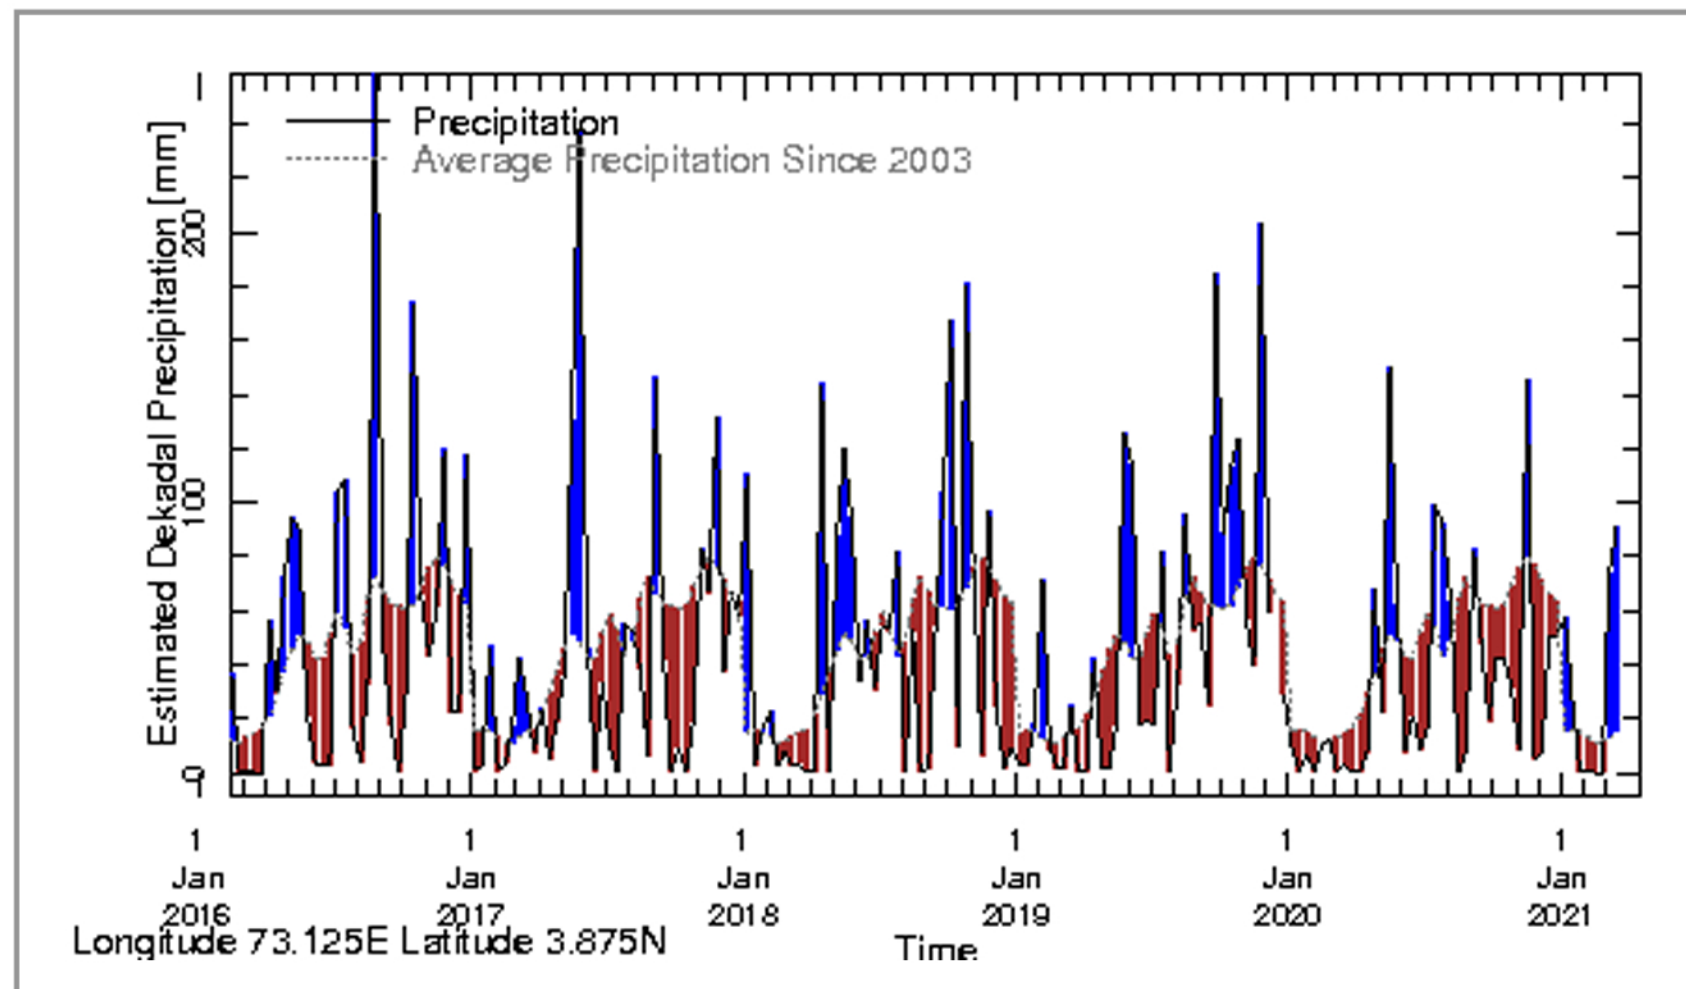

Rainfall in the current year (black) compared to rainfall in previous 5 years

Rainfall of past 365 days (black) compared to average rainfall since 2003.

Rainfall in the past 5 years with above-average rainfall hatched in blue and below-average hatched in brown