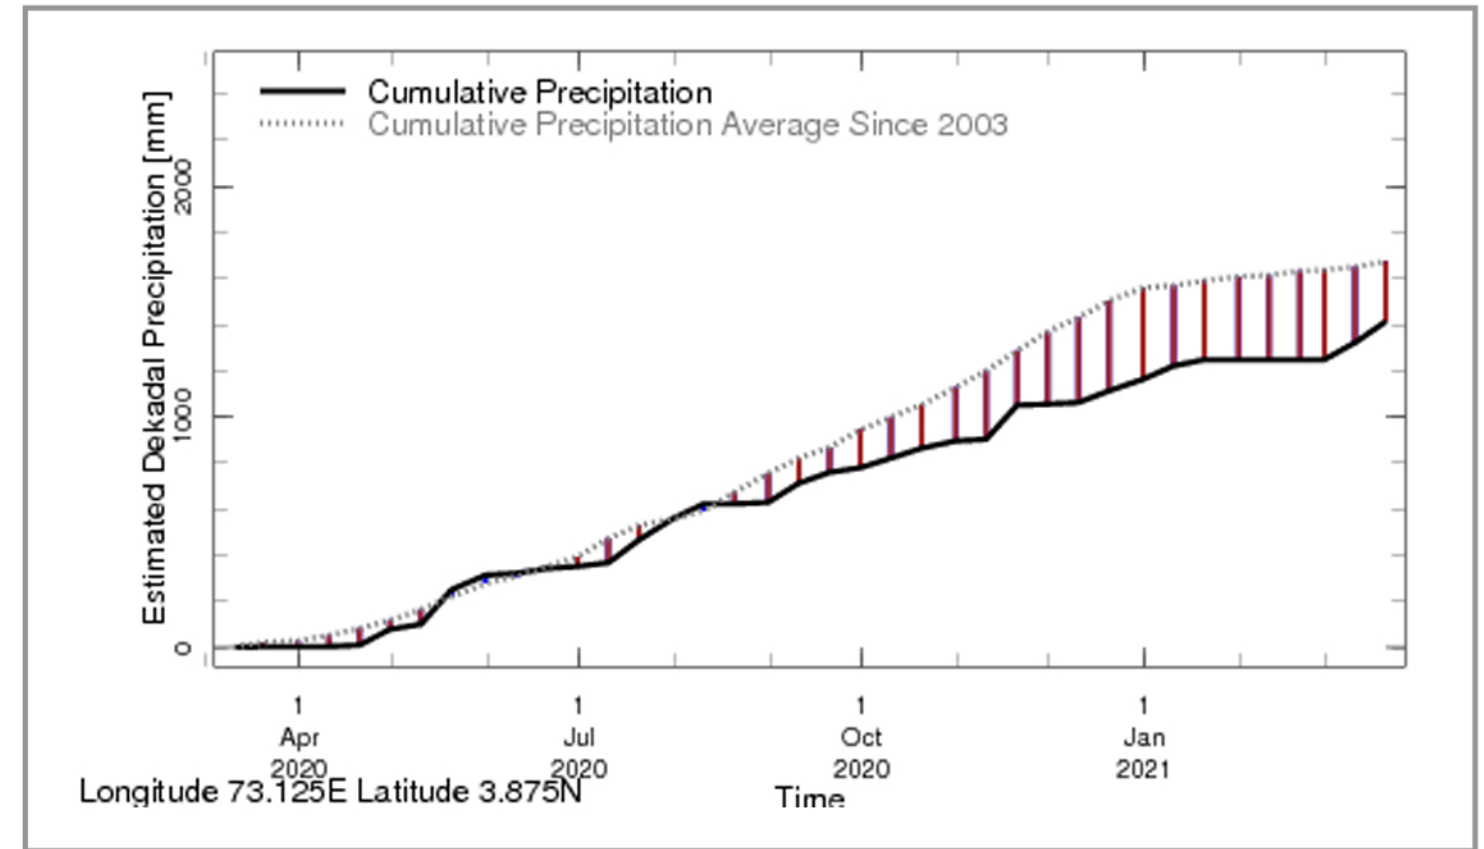

Rainfall in the current year (black) compared to rainfall in previous 5 years

Rainfall of past 365 days (black) compared to average rainfall since 2003.

Rainfall in the past 5 years with above-average rainfall hatched in blue and below-average hatched in brown