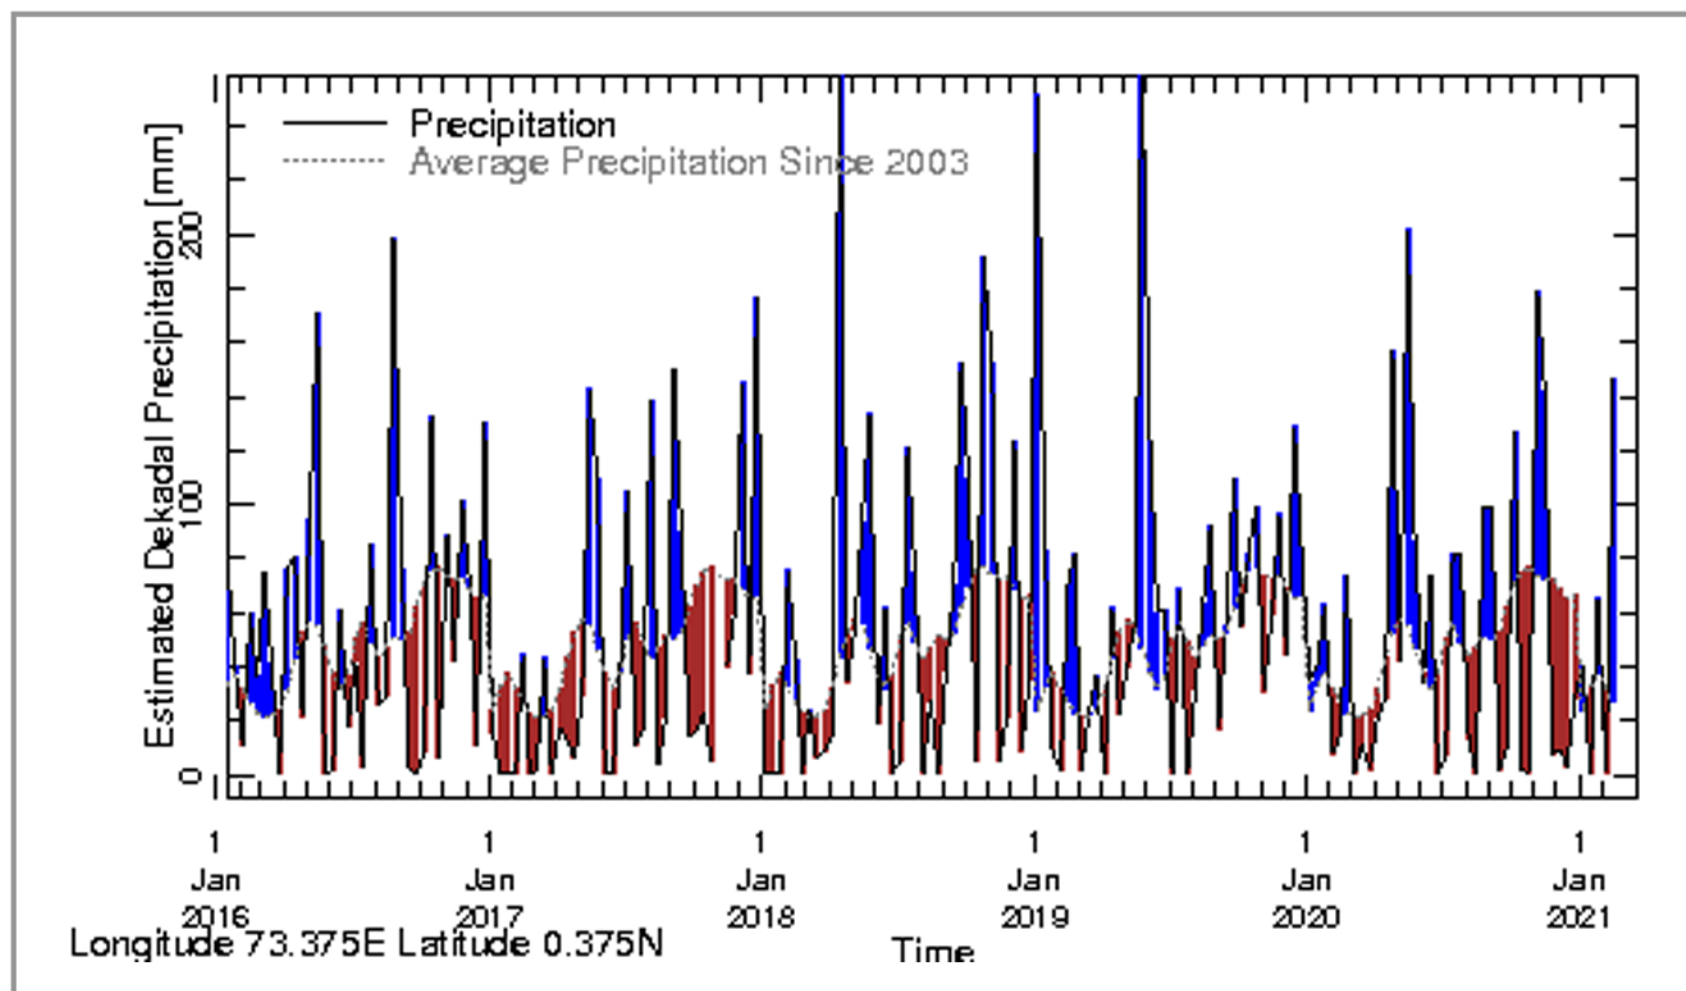

Rainfall in the current year (black) compared to rainfall in previous 5 years

Rainfall of past 365 days (black) compared to average rainfall since 2003.

Rainfall in the past 5 years with above-average rainfall hatched in blue and below-average hatched in brown