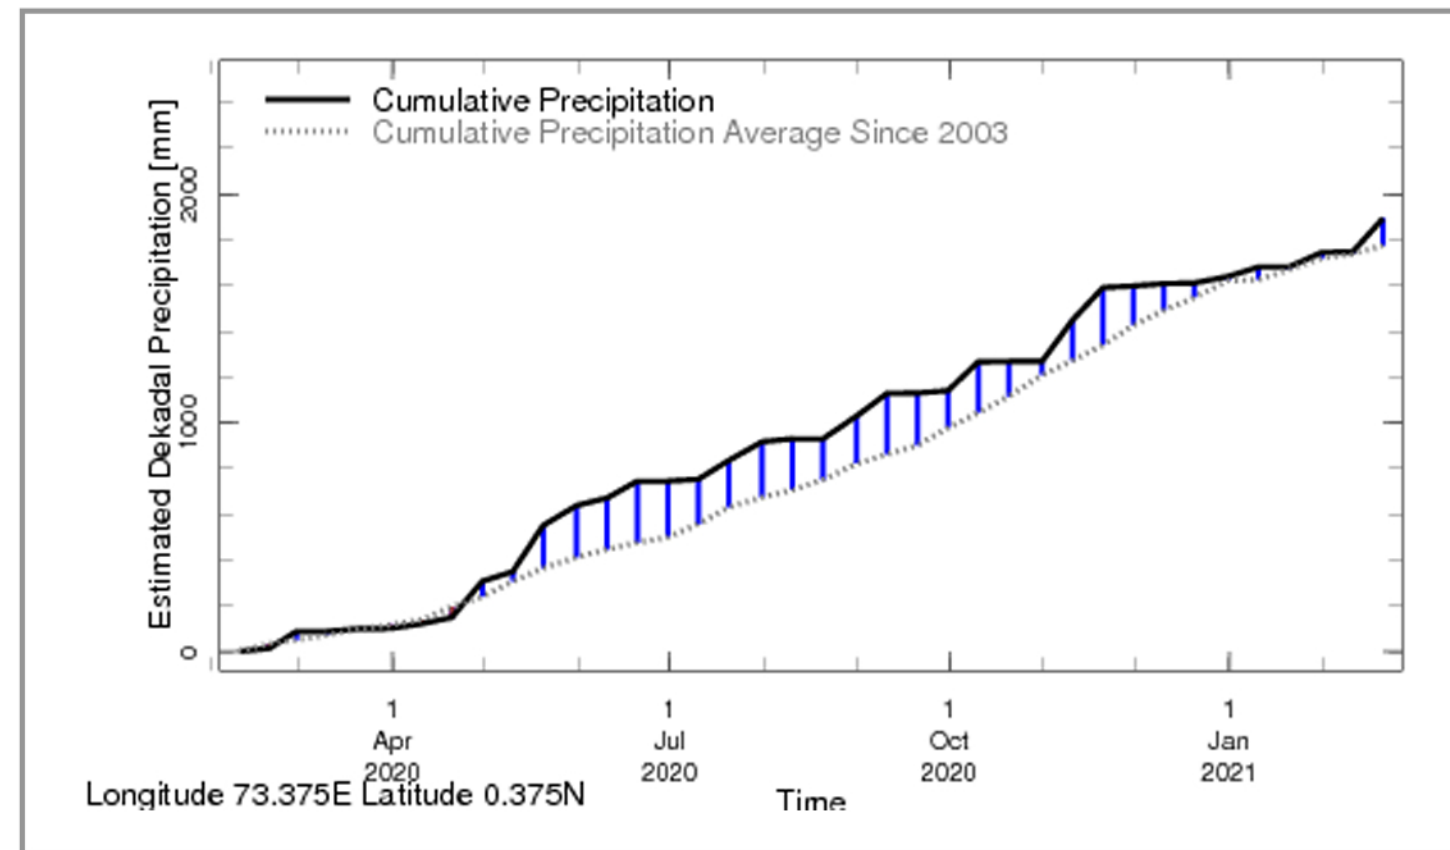

Rainfall in the current year (black) compared to rainfall in previous 5 years

Rainfall of past 365 days (black) compared to average rainfall since 2003.

Rainfall in the past 5 years with above-average rainfall hatched in blue and below-average hatched in brown