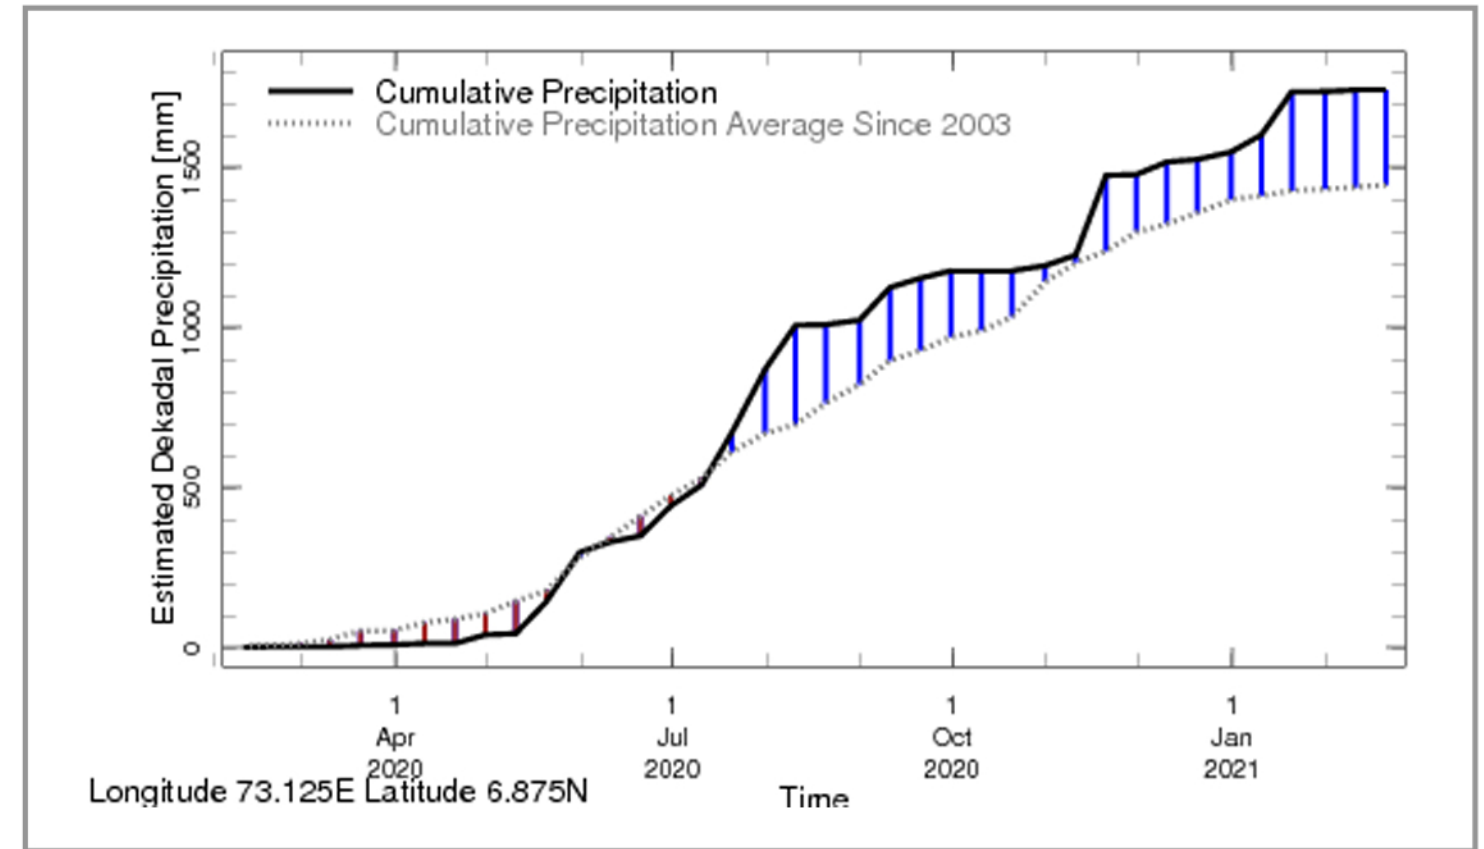

Rainfall in the current year (black) compared to rainfall in previous 5 years

Rainfall of past 365 days (black) compared to average rainfall since 2003.

Rainfall in the past 5 years with above-average rainfall hatched in blue and below-average hatched in brown