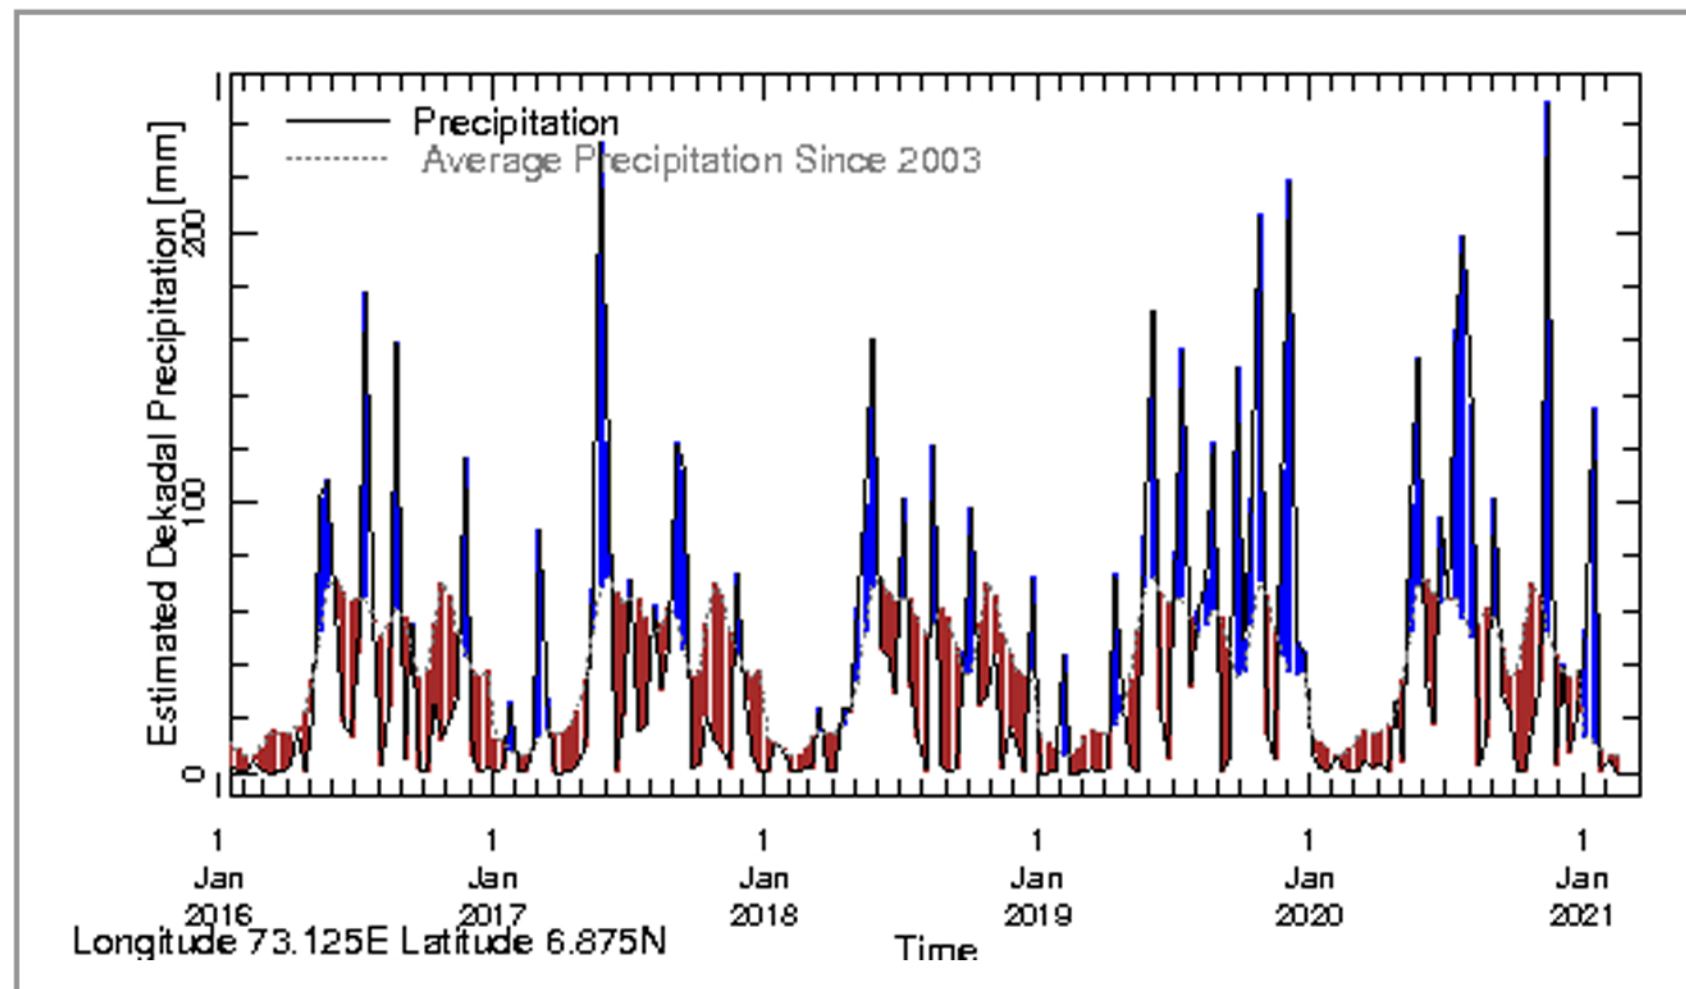

Rainfall in the current year (black) compared to rainfall in previous 5 years

Rainfall of past 365 days (black) compared to average rainfall since 2003.

Rainfall in the past 5 years with above-average rainfall hatched in blue and below-average hatched in brown